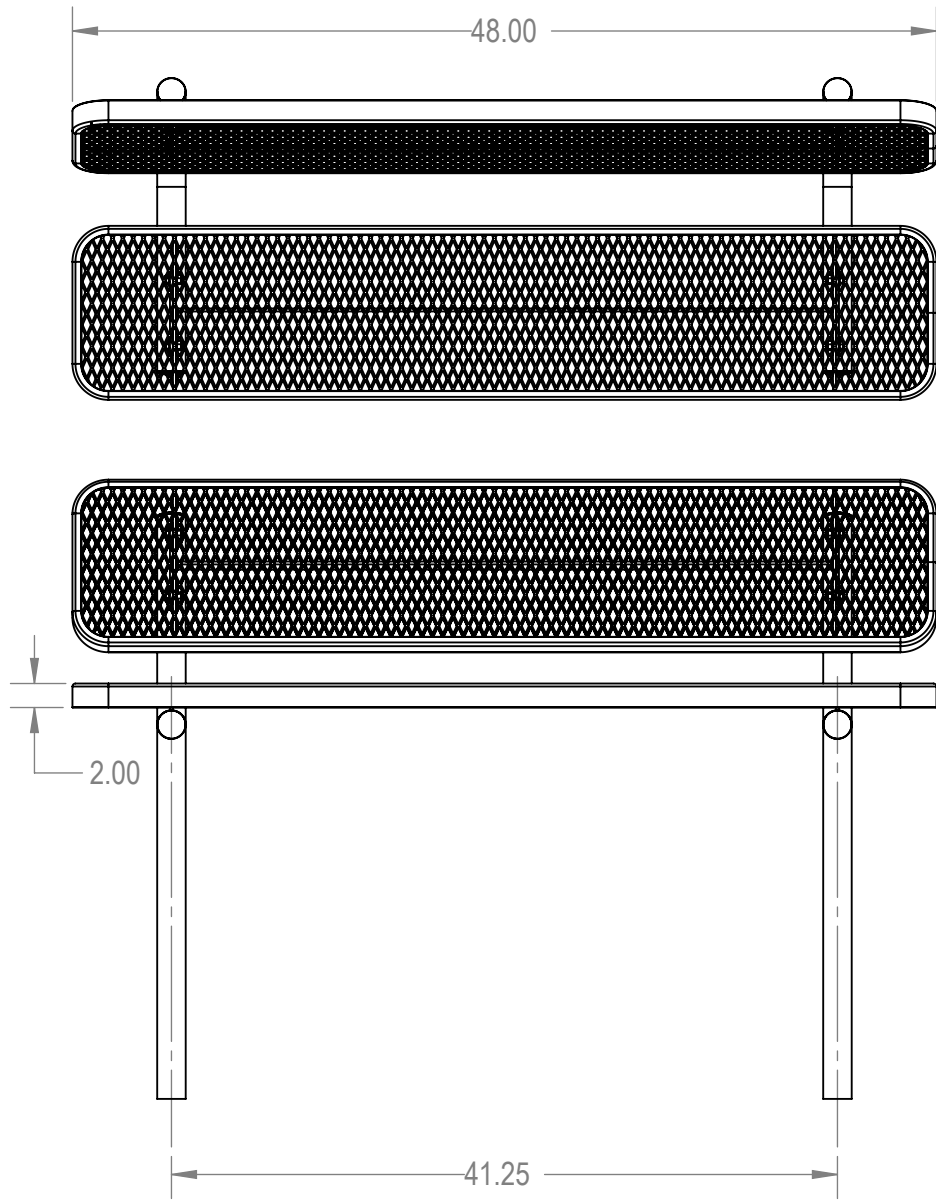

SKU: 766be110  
 Variations:  
 766be110-2  
 766be110-20  
 766be110-38  
 766be110-56  
 766be110-74  
 766be110-92  
 766be110-110  
 766be110-128  
 766be110-146  
 766be110-164  
 766be110-182  
 766be110-200  
 766be110-218  
 766be110-236  
 766be110-254  
 766be110-272  
 766be110-290  
 766be110-308  
 766be110-326  
 766be110-344  
 766be110-362  
 766be110-380

	NAME	DATE
DRAWN	GM	1/25/2016
SALES APPR.		
CLIENT APPR.		
MFG APPR.		
Q.A.		

Design By -  
**CADWorksPro**  
 Chicago, IL  
[www.cadworkspro.com](http://www.cadworkspro.com)

<b>ParkTastic</b>		
TITLE: <b>4ft Players Bench with Back InGround - Expanded Metal</b>		
SIZE <b>A</b>	DWG. NO. <b>766be110</b>	REV
WEIGHT:		SHEET 2 OF 3