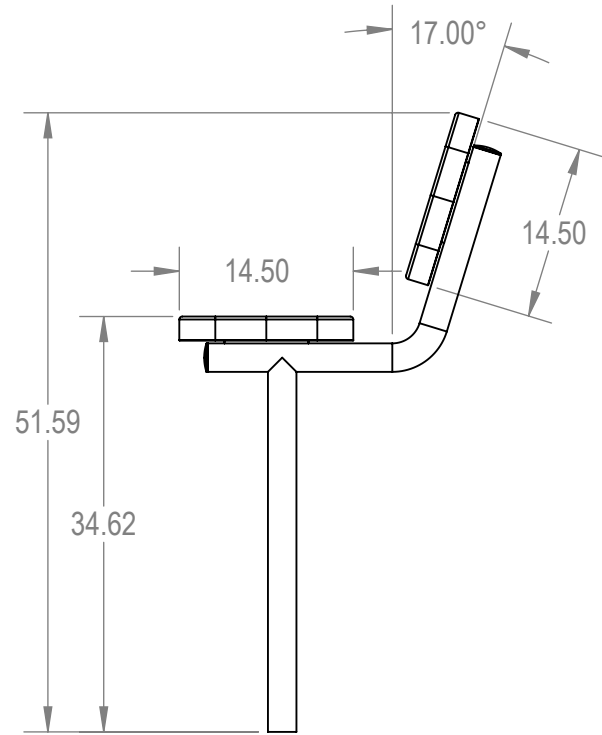

SKU: 766be110  
 Variations:  
 766be110-2  
 766be110-20  
 766be110-38  
 766be110-56  
 766be110-74  
 766be110-92  
 766be110-110  
 766be110-128  
 766be110-146  
 766be110-164  
 766be110-182  
 766be110-200  
 766be110-218  
 766be110-236  
 766be110-254  
 766be110-272  
 766be110-290  
 766be110-308  
 766be110-326  
 766be110-344  
 766be110-362  
 766be110-380

**ParkTastic**

Manufactured For:

**PROPRIETARY AND CONFIDENTIAL**  
 THE INFORMATION CONTAINED IN THIS DRAWING IS THE SOLE PROPERTY OF Park Warehouse, LLC. 5301 North Federal Highway, Suite 140, Boca Raton, FL. ANY REPRODUCTION IN PART OR AS A WHOLE WITHOUT THE WRITTEN PERMISSION OF Park Warehouse, LLC. 5301 North Federal Highway, Suite 140, Boca Raton, FL. IS PROHIBITED.

	NAME	DATE
DRAWN	GM	1/25/2016
SALES APPR.		
CLIENT APPR.		
MFG APPR.		
Q.A.		

Design By -  
**CADWorksPro**  
 Chicago, IL  
[www.cadworkspro.com](http://www.cadworkspro.com)

<b>ParkTastic</b>		
TITLE: <b>4ft Players Bench with Back InGround - Expanded Metal</b>		
SIZE <b>A</b>	DWG. NO. <b>766be110</b>	REV
WEIGHT:		SHEET 2 OF 3