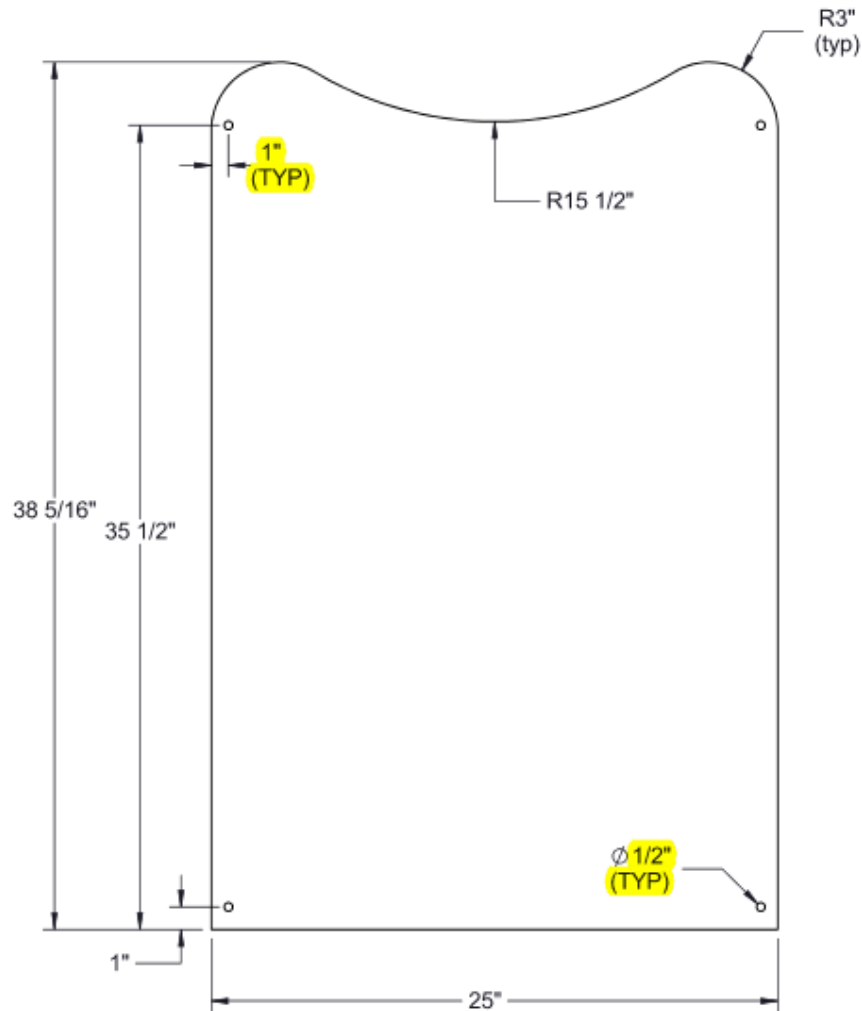

Custom Dog Park Rules Sign

SKU: 622dp400

NOTE:

1. PP - OPTION 4
2. MOUNTING HOLES IN APPROX. LOCATION

Custom Dog Park Rules Sign

SKU: 622dp400

NOTE:

- 1. PP - OPTION 4
- 2. MOUNTING HOLE IN APPROX. LOCATION