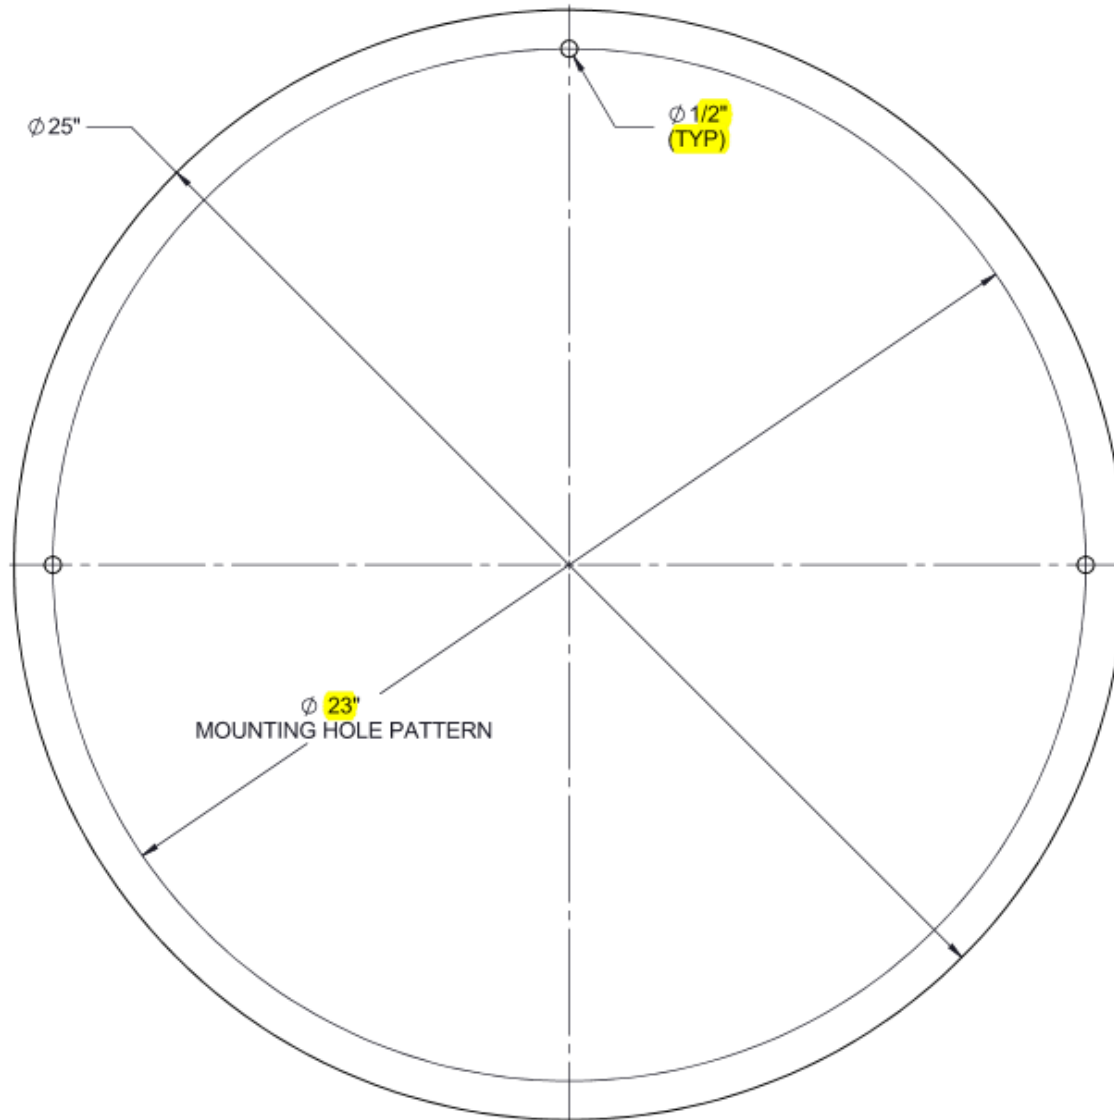

Custom Dog Park Rules Sign

SKU: 622dp400

NOTE:

1. PP - OPTION 4
2. MOUNTING HOLES IN APPROX. LOCATION

Custom Dog Park Rules Sign

SKU: 622dp400

NOTE:

- 1. PP - OPTION 4
- 2. MOUNTING HOLE IN APPROX. LOCATION