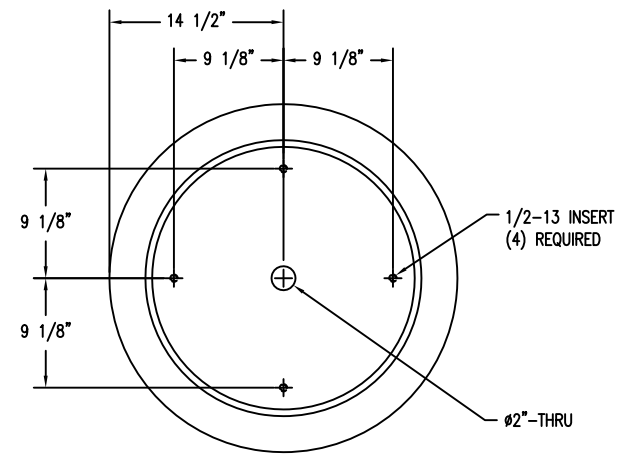

1 PLAN VIEW  
Scale: 1 1/2" = 1'-0"

2 SIDE ELEVATION  
Scale: 1 1/2" = 1'-0"

3 SECTION  
Scale: 1 1/2" = 1'-0"

4 BOTTOM VIEW  
Scale: 1 1/2" = 1'-0"

**PROPRIETARY AND CONFIDENTIAL**  
 THE INFORMATION CONTAINED IN THIS DRAWING IS THE SOLE PROPERTY OF Park Warehouse, LLC. 5301 North Federal Highway, Suite 140, Boca Raton, FL. ANY REPRODUCTION IN PART OR AS A WHOLE WITHOUT THE WRITTEN PERMISSION OF Park Warehouse, LLC. 5301 North Federal Highway, Suite 140, Boca Raton, FL. IS PROHIBITED.