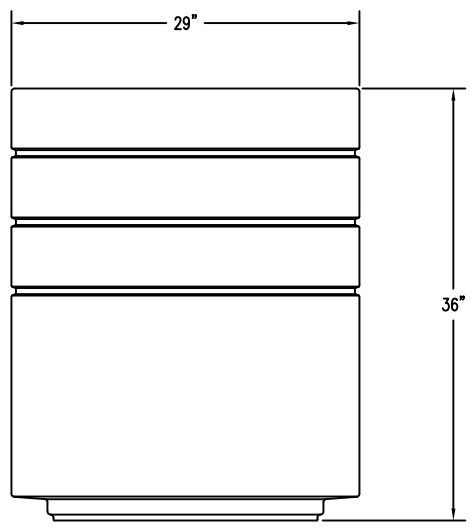

1 PLAN VIEW  
Scale: 1 1/2" = 1'-0"

2 SIDE ELEVATION  
Scale: 1 1/2" = 1'-0"

3 SECTION  
Scale: 1 1/2" = 1'-0"

4 BOTTOM VIEW  
Scale: 1 1/2" = 1'-0"

**PROPRIETARY AND CONFIDENTIAL**  
 THE INFORMATION CONTAINED IN THIS DRAWING IS THE SOLE PROPERTY OF Park Warehouse, LLC. 5301 North Federal Highway, Suite 140, Boca Raton, FL. ANY REPRODUCTION IN PART OR AS A WHOLE WITHOUT THE WRITTEN PERMISSION OF Park Warehouse, LLC. 5301 North Federal Highway, Suite 140, Boca Raton, FL. IS PROHIBITED.