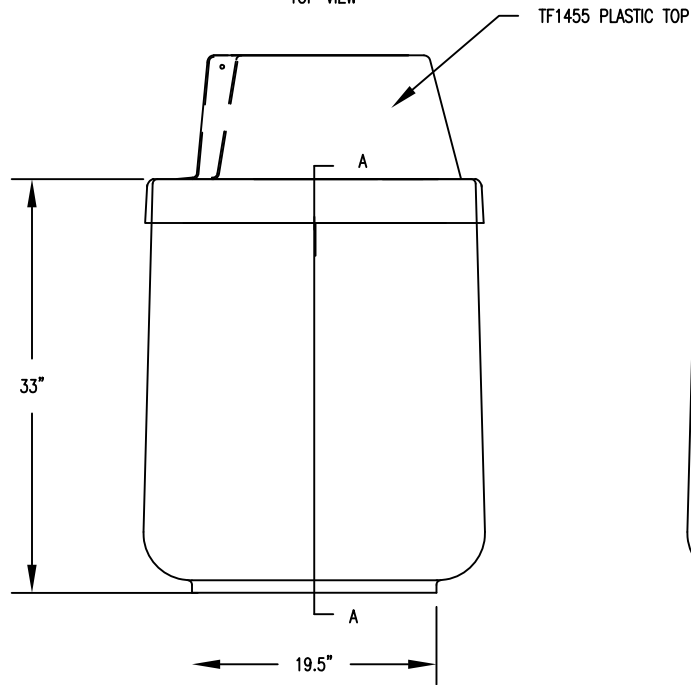

TOP VIEW

USE TOP TF1455 PLASTIC

SIDE VIEW

SECTION A-A

**PROPRIETARY AND CONFIDENTIAL**  
 THE INFORMATION CONTAINED IN THIS DRAWING IS THE SOLE PROPERTY OF Park Warehouse, LLC. 5301 North Federal Highway, Suite 140, Boca Raton, FL. ANY REPRODUCTION IN PART OR AS A WHOLE WITHOUT THE WRITTEN PERMISSION OF Park Warehouse, LLC. 5301 North Federal Highway, Suite 140, Boca Raton, FL. IS PROHIBITED.