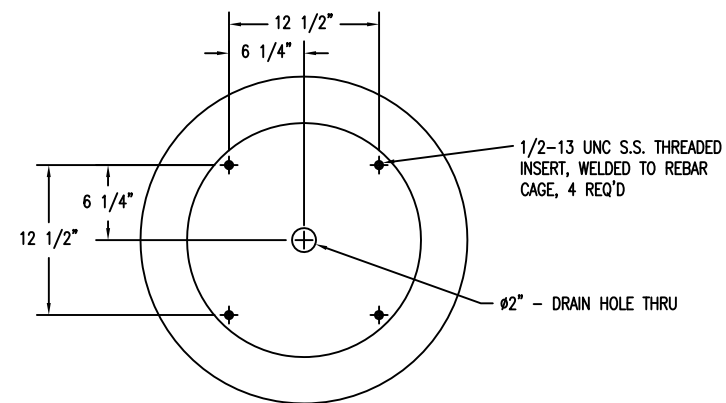

1 TOP VIEW OF TF1160 WASTE CONTAINER
Scale: 1/8" = 1"

2 ELEVATION VIEW OF TF1160 WASTE CONTAINER
Scale: 1/8" = 1"

3 BOTTOM VIEW OF TF1160 WASTE CONTAINER
Scale: 1/8" = 1"

4 SECTION VIEW OF TF1160 WASTE CONTAINER, WITH OUT LID
Scale: 1/8" = 1"