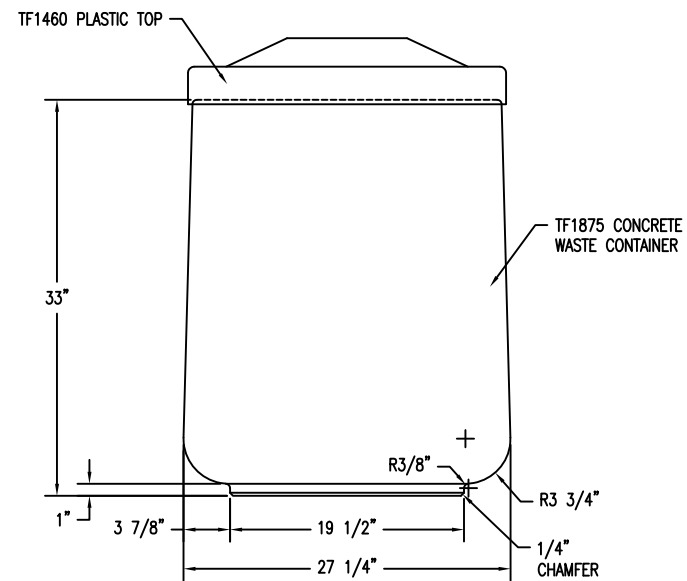

1 TOP VIEW OF TF1160 WASTE CONTAINER
Scale: 1/8" = 1"

2 ELEVATION VIEW OF TF1160 WASTE CONTAINER
Scale: 1/8" = 1"

3 BOTTOM VIEW OF TF1160 WASTE CONTAINER
Scale: 1/8" = 1"

4 SECTION VIEW OF TF1160 WASTE CONTAINER, WITH OUT LID
Scale: 1/8" = 1"