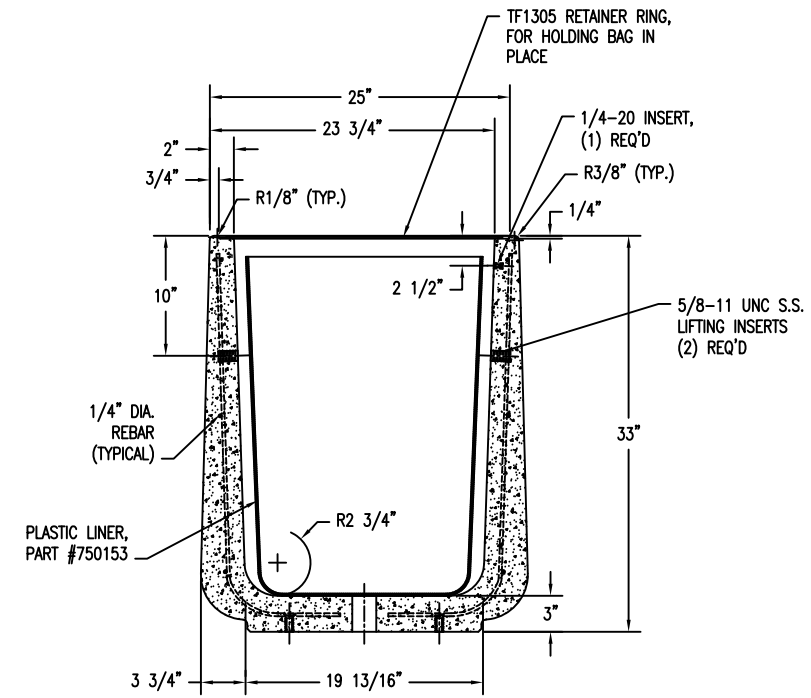

1 TOP VIEW OF TF1160 WASTE CONTAINER
Scale: 1/8" = 1"

2 ELEVATION VIEW OF TF1160 WASTE CONTAINER
Scale: 1/8" = 1"

3 BOTTOM VIEW OF TF1160 WASTE CONTAINER
Scale: 1/8" = 1"

4 SECTION VIEW OF TF1160 WASTE CONTAINER, WITH OUT LID
Scale: 1/8" = 1"