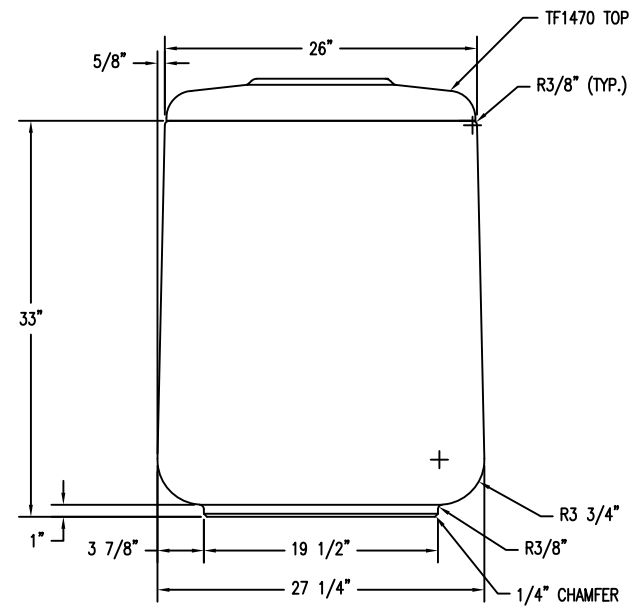

SECTION THRU

TOP VIEW

ELEVATION VIEW AT STRIKER

ELEVATION VIEW

SECTION VIEW

BOTTOM VIEW

**PROPRIETARY AND CONFIDENTIAL**  
 THE INFORMATION CONTAINED IN THIS DRAWING IS THE SOLE PROPERTY OF Park Warehouse, LLC. 5301 North Federal Highway, Suite 140, Boca Raton, FL. ANY REPRODUCTION IN PART OR AS A WHOLE WITHOUT THE WRITTEN PERMISSION OF Park Warehouse, LLC. 5301 North Federal Highway, Suite 140, Boca Raton, FL. IS PROHIBITED.