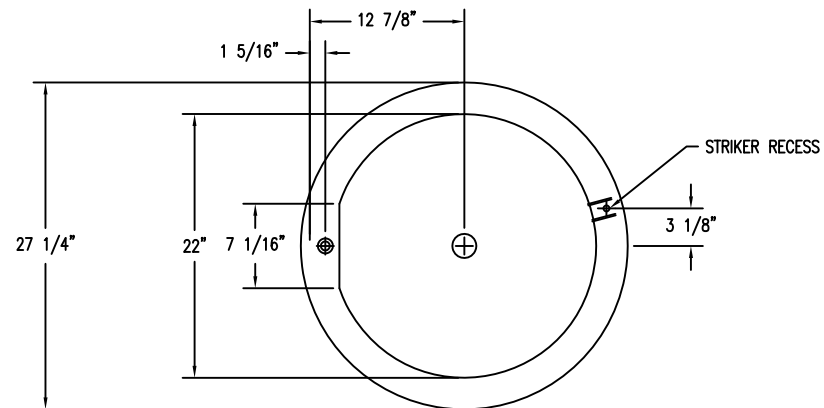

SECTION THRU

TOP VIEW

ELEVATION VIEW AT STRIKER

ELEVATION VIEW

SECTION VIEW

BOTTOM VIEW

**PROPRIETARY AND CONFIDENTIAL**  
 THE INFORMATION CONTAINED IN THIS DRAWING IS THE SOLE PROPERTY OF Park Warehouse, LLC. 5301 North Federal Highway, Suite 140, Boca Raton, FL. ANY REPRODUCTION IN PART OR AS A WHOLE WITHOUT THE WRITTEN PERMISSION OF Park Warehouse, LLC. 5301 North Federal Highway, Suite 140, Boca Raton, FL. IS PROHIBITED.