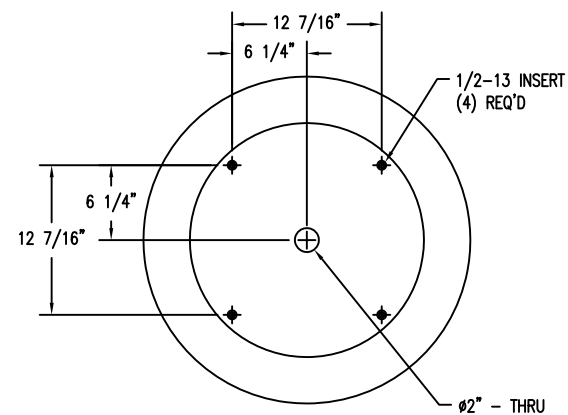

SECTION THRU

TOP VIEW

ELEVATION VIEW AT STRIKER

ELEVATION VIEW

SECTION VIEW

BOTTOM VIEW

**PROPRIETARY AND CONFIDENTIAL**  
 THE INFORMATION CONTAINED IN THIS DRAWING IS THE SOLE PROPERTY OF Park Warehouse, LLC. 5301 North Federal Highway, Suite 140, Boca Raton, FL. ANY REPRODUCTION IN PART OR AS A WHOLE WITHOUT THE WRITTEN PERMISSION OF Park Warehouse, LLC. 5301 North Federal Highway, Suite 140, Boca Raton, FL. IS PROHIBITED.