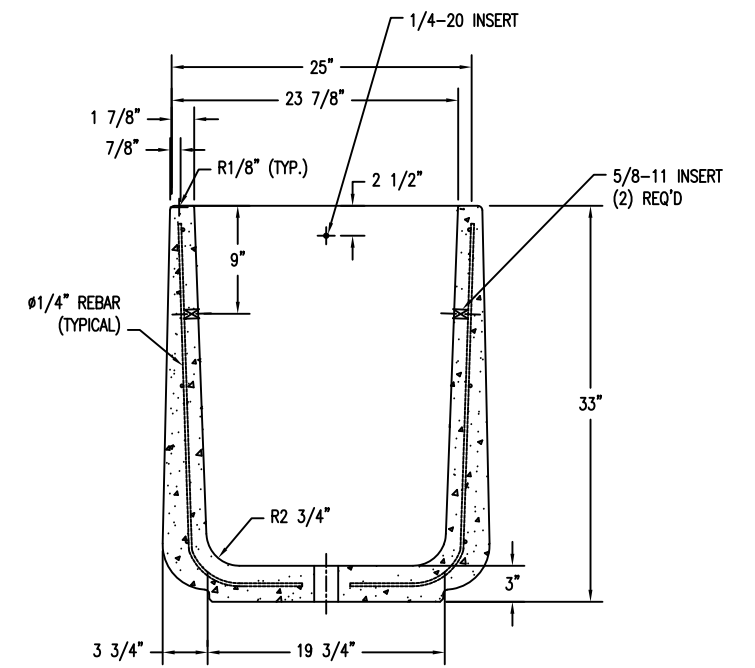

SECTION THRU

TOP VIEW

ELEVATION VIEW AT STRIKER

ELEVATION VIEW

SECTION VIEW

BOTTOM VIEW

**PROPRIETARY AND CONFIDENTIAL**  
 THE INFORMATION CONTAINED IN THIS DRAWING IS THE SOLE PROPERTY OF Park Warehouse, LLC. 5301 North Federal Highway, Suite 140, Boca Raton, FL. ANY REPRODUCTION IN PART OR AS A WHOLE WITHOUT THE WRITTEN PERMISSION OF Park Warehouse, LLC. 5301 North Federal Highway, Suite 140, Boca Raton, FL. IS PROHIBITED.