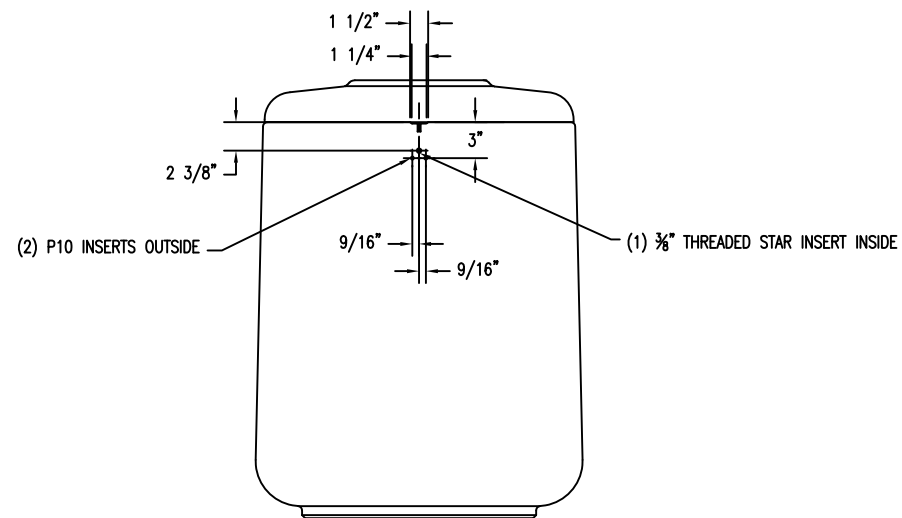

SECTION THRU

TOP VIEW

ELEVATION VIEW AT STRIKER

ELEVATION VIEW

SECTION VIEW

BOTTOM VIEW

**PROPRIETARY AND CONFIDENTIAL**  
 THE INFORMATION CONTAINED IN THIS DRAWING IS THE SOLE PROPERTY OF Park Warehouse, LLC. 5301 North Federal Highway, Suite 140, Boca Raton, FL. ANY REPRODUCTION IN PART OR AS A WHOLE WITHOUT THE WRITTEN PERMISSION OF Park Warehouse, LLC. 5301 North Federal Highway, Suite 140, Boca Raton, FL. IS PROHIBITED.