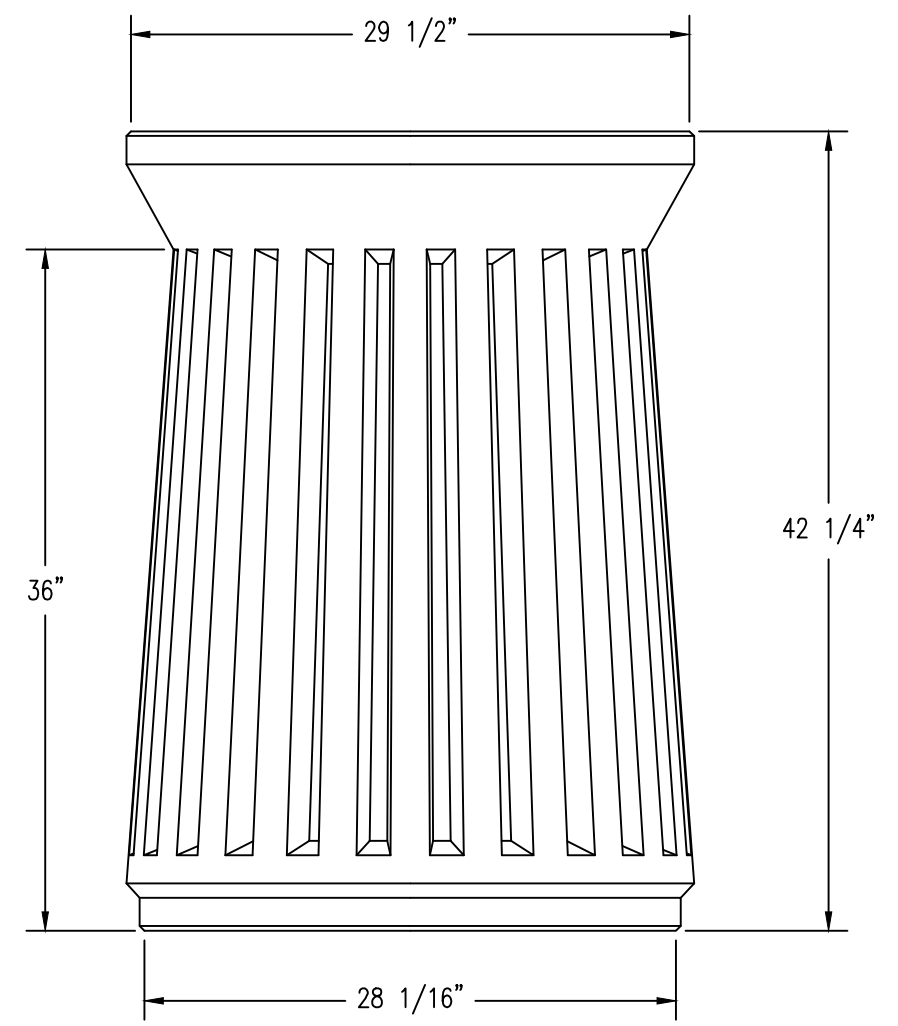

TOP VIEW WASTE CONTAINER

FRONT VIEW

BOTTOM VIEW WASTE CONTAINER

**PROPRIETARY AND CONFIDENTIAL**  
 THE INFORMATION CONTAINED IN THIS DRAWING IS THE SOLE PROPERTY OF Park Warehouse, LLC. 5301 North Federal Highway, Suite 140, Boca Raton, FL. ANY REPRODUCTION IN PART OR AS A WHOLE WITHOUT THE WRITTEN PERMISSION OF Park Warehouse, LLC. 5301 North Federal Highway, Suite 140, Boca Raton, FL. IS PROHIBITED.