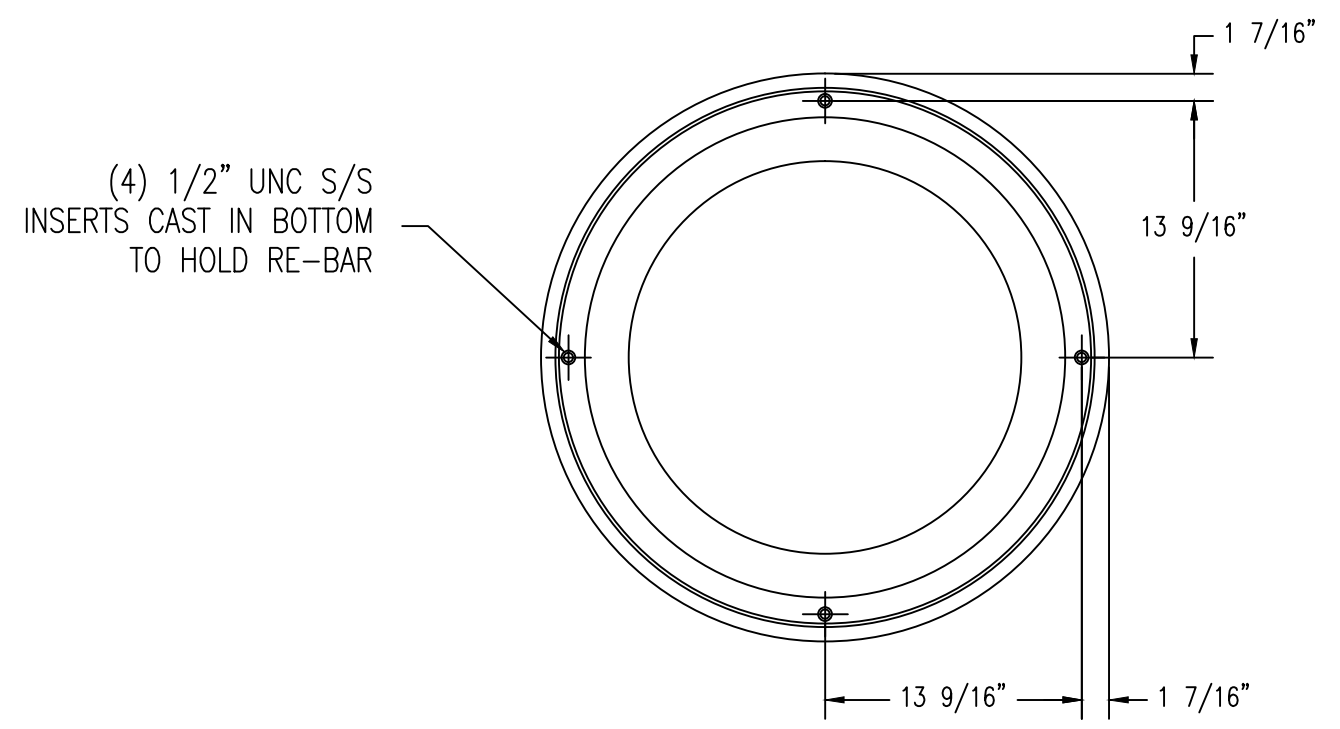

TOP VIEW WASTE CONTAINER

FRONT VIEW

BOTTOM VIEW WASTE CONTAINER

**PROPRIETARY AND CONFIDENTIAL**  
 THE INFORMATION CONTAINED IN THIS DRAWING IS THE SOLE PROPERTY OF Park Warehouse, LLC. 5301 North Federal Highway, Suite 140, Boca Raton, FL. ANY REPRODUCTION IN PART OR AS A WHOLE WITHOUT THE WRITTEN PERMISSION OF Park Warehouse, LLC. 5301 North Federal Highway, Suite 140, Boca Raton, FL. IS PROHIBITED.