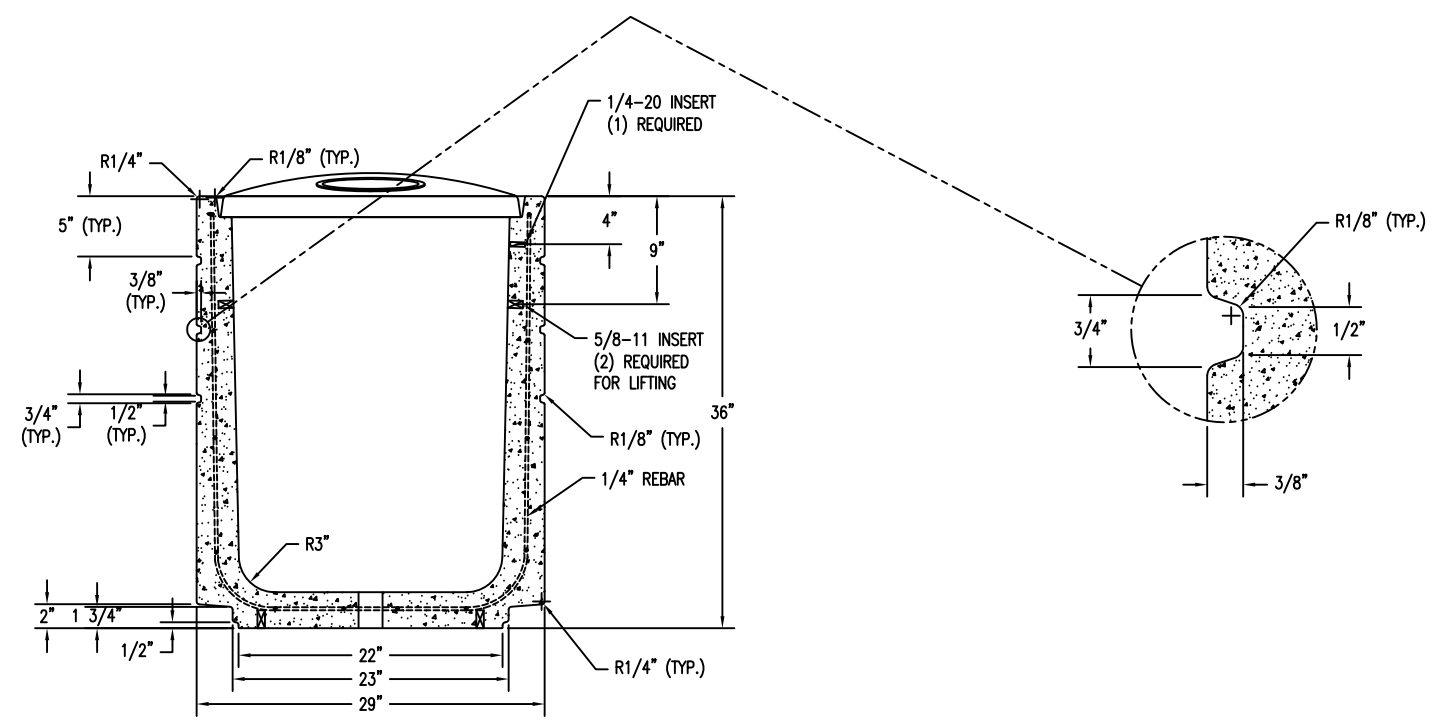

1 PLAN VIEW  
Scale: 1 1/2" = 1'-0"

2 SIDE ELEVATION  
Scale: 1 1/2" = 1'-0"

3 SECTION  
Scale: 1 1/2" = 1'-0"

**PROPRIETARY AND CONFIDENTIAL**  
 THE INFORMATION CONTAINED IN THIS DRAWING IS THE SOLE PROPERTY OF Park Warehouse, LLC. 5301 North Federal Highway, Suite 140, Boca Raton, FL. ANY REPRODUCTION IN PART OR AS A WHOLE WITHOUT THE WRITTEN PERMISSION OF Park Warehouse, LLC. 5301 North Federal Highway, Suite 140, Boca Raton, FL. IS PROHIBITED.