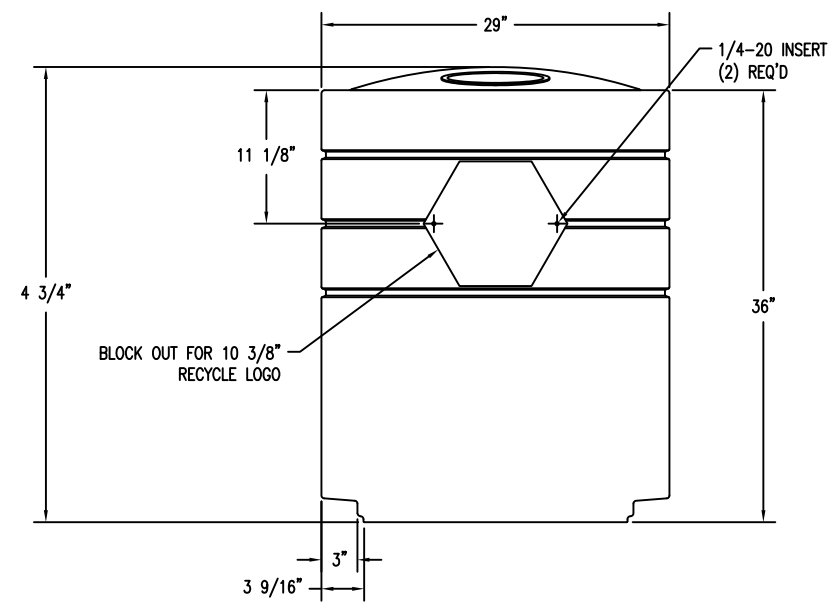

1 PLAN VIEW  
Scale: 1 1/2" = 1'-0"

2 SIDE ELEVATION  
Scale: 1 1/2" = 1'-0"

3 SECTION  
Scale: 1 1/2" = 1'-0"

**PROPRIETARY AND CONFIDENTIAL**  
 THE INFORMATION CONTAINED IN THIS DRAWING IS THE SOLE PROPERTY OF Park Warehouse, LLC. 5301 North Federal Highway, Suite 140, Boca Raton, FL. ANY REPRODUCTION IN PART OR AS A WHOLE WITHOUT THE WRITTEN PERMISSION OF Park Warehouse, LLC. 5301 North Federal Highway, Suite 140, Boca Raton, FL. IS PROHIBITED.