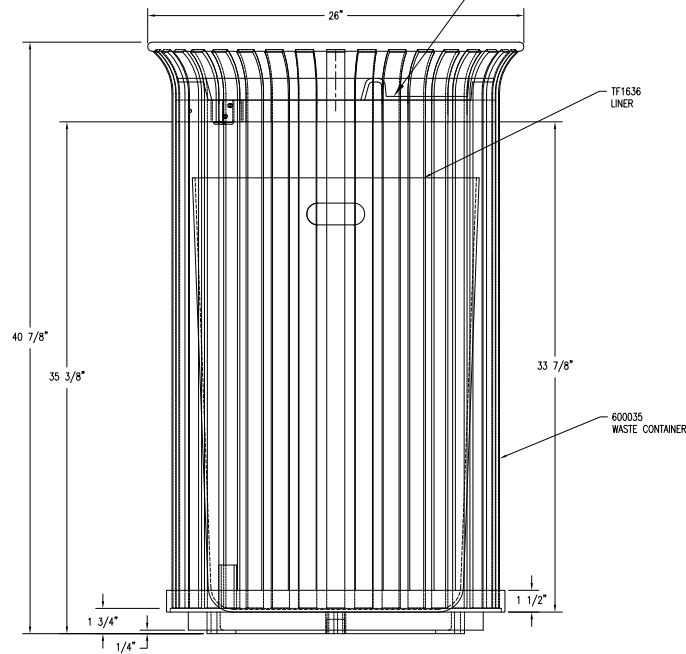

TF1508-8 CONTAINER LID

PROPRIETARY AND CONFIDENTIAL
 THE INFORMATION CONTAINED IN THIS
 DRAWING IS THE SOLE PROPERTY OF
 Park Warehouse, LLC, 5301 North
 Federal Highway, Suite 140, Boca Raton,
 FL. ANY REPRODUCTION IN PART OR
 AS A WHOLE WITHOUT THE WRITTEN
 PERMISSION OF Park Warehouse, LLC,
 5301 North Federal Highway, Suite 140,
 Boca Raton, FL. IS PROHIBITED.