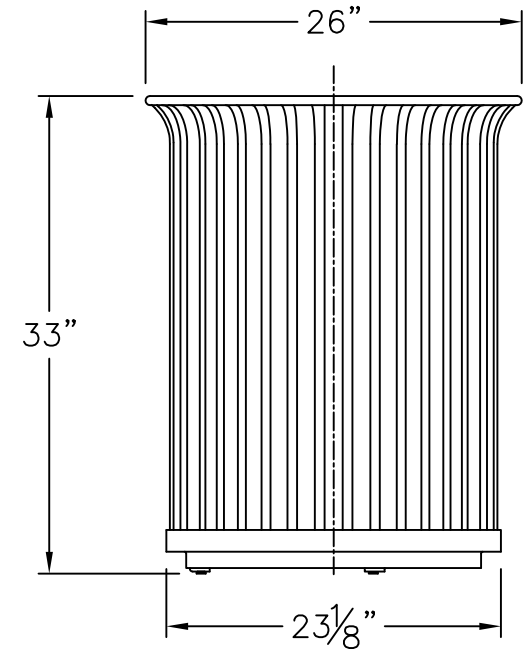

(3) ALS4420165
1/4-20X.165 GRIP AL INSERT AVK
(3) 400029
FLOOR GLIDE 1/4-20 X 1