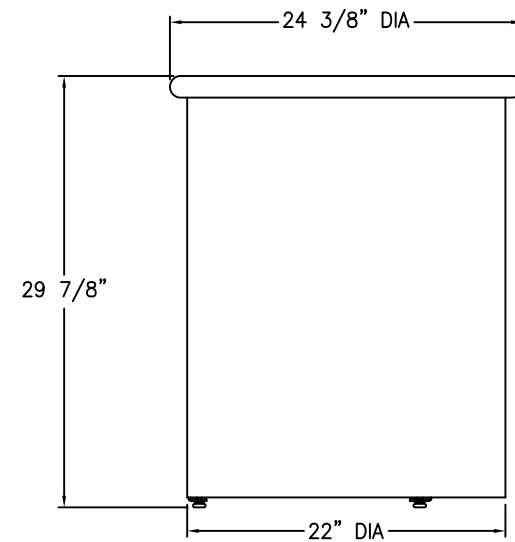

(3) ALS4420165  
1/4-20X.165 GRIP AL INSERT AVK  
(3) 400029  
FLOOR GLIDE 1/4-20 X 1

**PROPRIETARY AND CONFIDENTIAL**  
THE INFORMATION CONTAINED IN THIS  
DRAWING IS THE SOLE PROPERTY OF  
Park Warehouse, LLC. 5301 North  
Federal Highway, Suite 140, Boca Raton,  
FL. ANY REPRODUCTION IN PART OR  
AS A WHOLE WITHOUT THE WRITTEN  
PERMISSION OF Park Warehouse, LLC.  
5301 North Federal Highway, Suite 140,  
Boca Raton, FL. IS PROHIBITED.