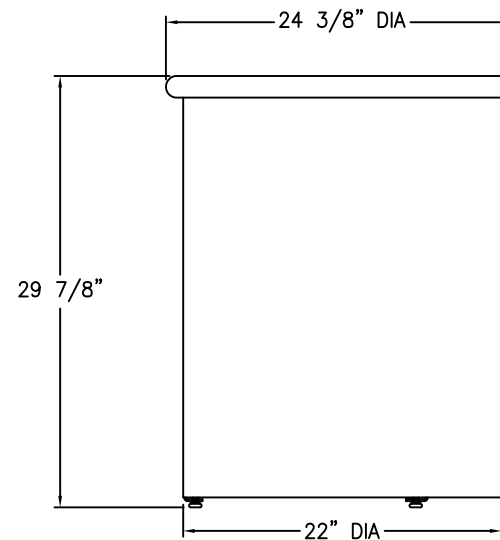

(3) ALS4420165  
1/4-20X.165 GRIP AL INSERT AVK  
(3) 400029  
FLOOR GLIDE 1/4-20 X 1

**PROPRIETARY AND CONFIDENTIAL**  
THE INFORMATION CONTAINED IN THIS  
DRAWING IS THE SOLE PROPERTY OF  
Park Warehouse, LLC. 5301 North  
Federal Highway, Suite 140, Boca Raton,  
FL. ANY REPRODUCTION IN PART OR  
AS A WHOLE WITHOUT THE WRITTEN  
PERMISSION OF Park Warehouse, LLC.  
5301 North Federal Highway, Suite 140,  
Boca Raton, FL. IS PROHIBITED.