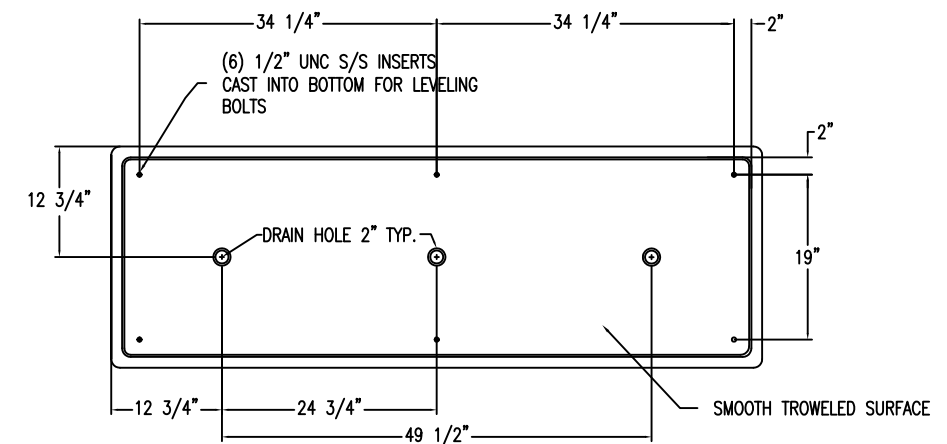

**1 LEFT SIDE ELEVATION**  
Scale: 1/16" = " 1"

**2 FRONT ELEVATION**  
Scale: 1/16" = " 1"

**3 RIGHT SIDE ELEVATION**  
Scale: 1/16" = " 1"

**7 SECTION VIEW**  
Scale: 1/16" = " 1"

**4 DETAIL OF LEFT SIDE**  
Scale: 1/16" = " 1"

**5 DETAIL OF FRONT VIEW**  
Scale: 1/16" = " 1"

**6 DETAIL OF RIGHT SIDE**  
Scale: 1/16" = " 1"

**8 BOTTOM VIEW OF WC**  
Scale: 1/16" = " 1"

**PROPRIETARY AND CONFIDENTIAL**  
THE INFORMATION CONTAINED IN THIS DRAWING IS THE SOLE PROPERTY OF Park Warehouse, LLC. 5301 North Federal Highway, Suite 140, Boca Raton, FL. ANY REPRODUCTION IN PART OR AS A WHOLE WITHOUT THE WRITTEN PERMISSION OF Park Warehouse, LLC. 5301 North Federal Highway, Suite 140, Boca Raton, FL. IS PROHIBITED.