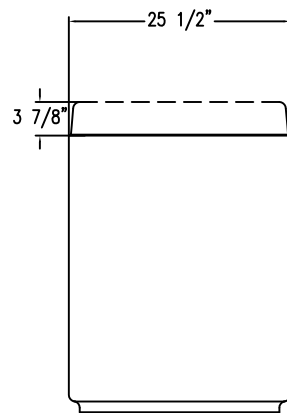

**1 LEFT SIDE ELEVATION**  
Scale: 1/16" = " 1"

**2 FRONT ELEVATION**  
Scale: 1/16" = " 1"

**3 RIGHT SIDE ELEVATION**  
Scale: 1/16" = " 1"

**7 SECTION VIEW**  
Scale: 1/16" = " 1"

**4 DETAIL OF LEFT SIDE**  
Scale: 1/16" = " 1"

**5 DETAIL OF FRONT VIEW**  
Scale: 1/16" = " 1"

**6 DETAIL OF RIGHT SIDE**  
Scale: 1/16" = " 1"

**8 BOTTOM VIEW OF WC**  
Scale: 1/16" = " 1"

**PROPRIETARY AND CONFIDENTIAL**  
THE INFORMATION CONTAINED IN THIS DRAWING IS THE SOLE PROPERTY OF Park Warehouse, LLC. 5301 North Federal Highway, Suite 140, Boca Raton, FL. ANY REPRODUCTION IN PART OR AS A WHOLE WITHOUT THE WRITTEN PERMISSION OF Park Warehouse, LLC. 5301 North Federal Highway, Suite 140, Boca Raton, FL. IS PROHIBITED.