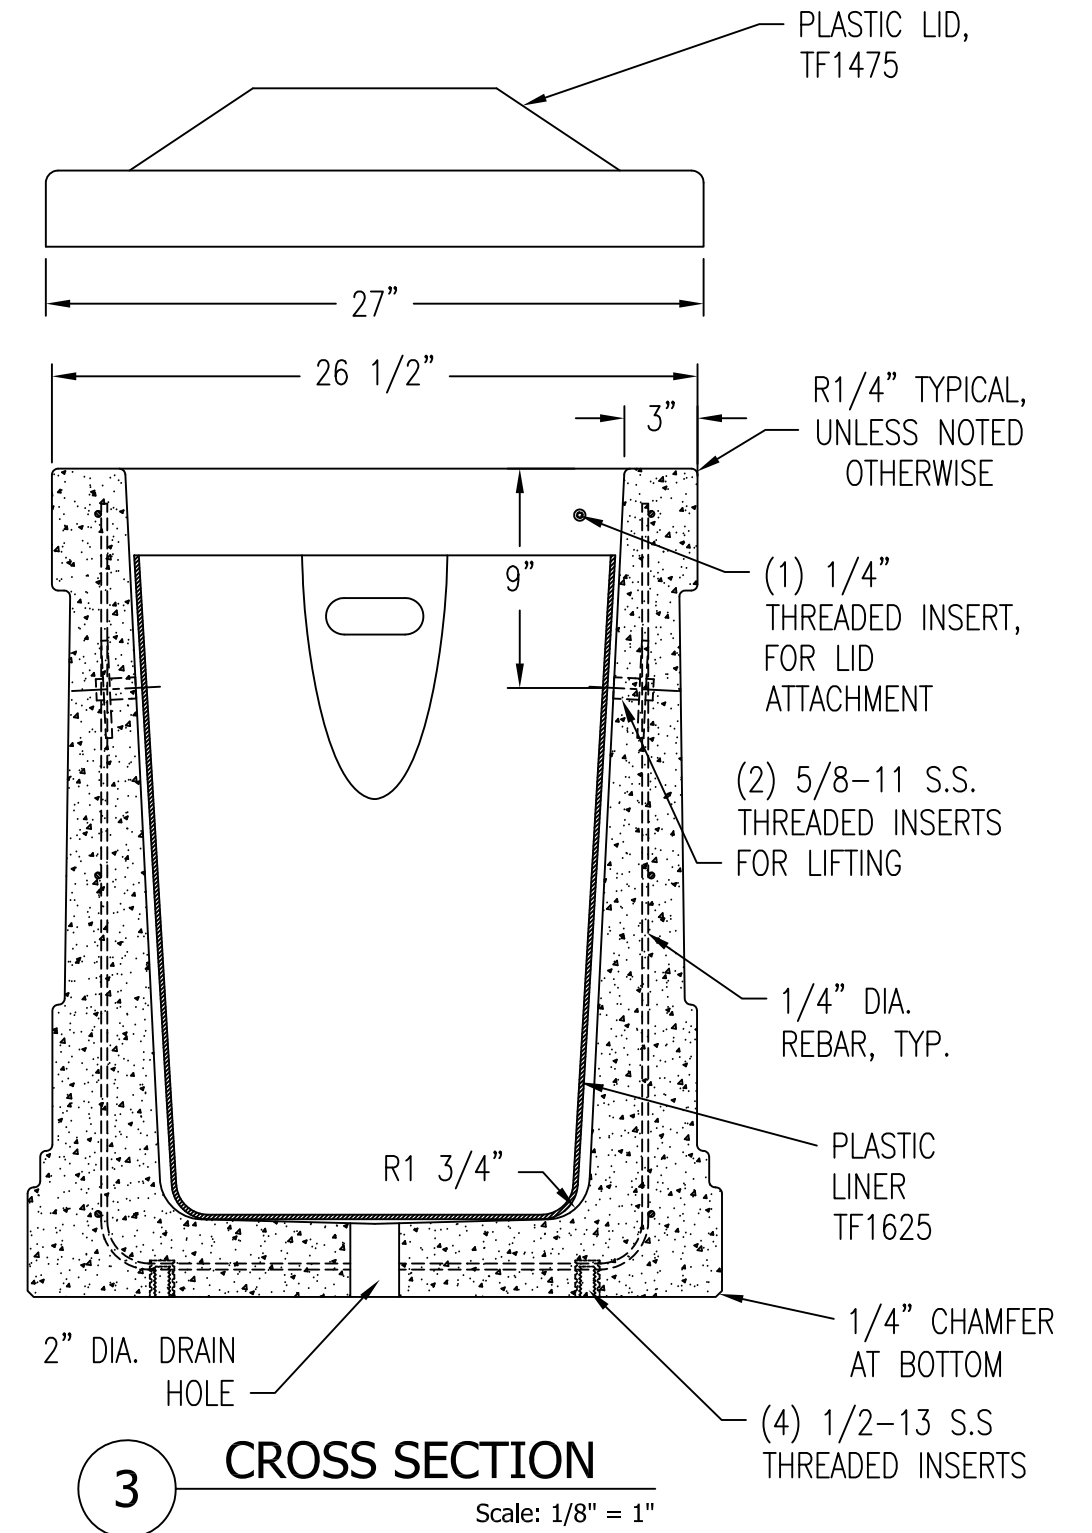

1 ELEVATION VIEW
Scale: 1/8" = 1"

CONCRETE WASTE CONTAINER #TF1861

2 TOP VIEW OF CONCRETE
Scale: 1/8" = 1"

3 CROSS SECTION
Scale: 1/8" = 1"

PROPRIETARY AND CONFIDENTIAL
 THE INFORMATION CONTAINED IN THIS DRAWING IS THE SOLE PROPERTY OF Park Warehouse, LLC. 5301 North Federal Highway, Suite 140, Boca Raton, FL. ANY REPRODUCTION IN PART OR AS A WHOLE WITHOUT THE WRITTEN PERMISSION OF Park Warehouse, LLC. 5301 North Federal Highway, Suite 140, Boca Raton, FL. IS PROHIBITED.