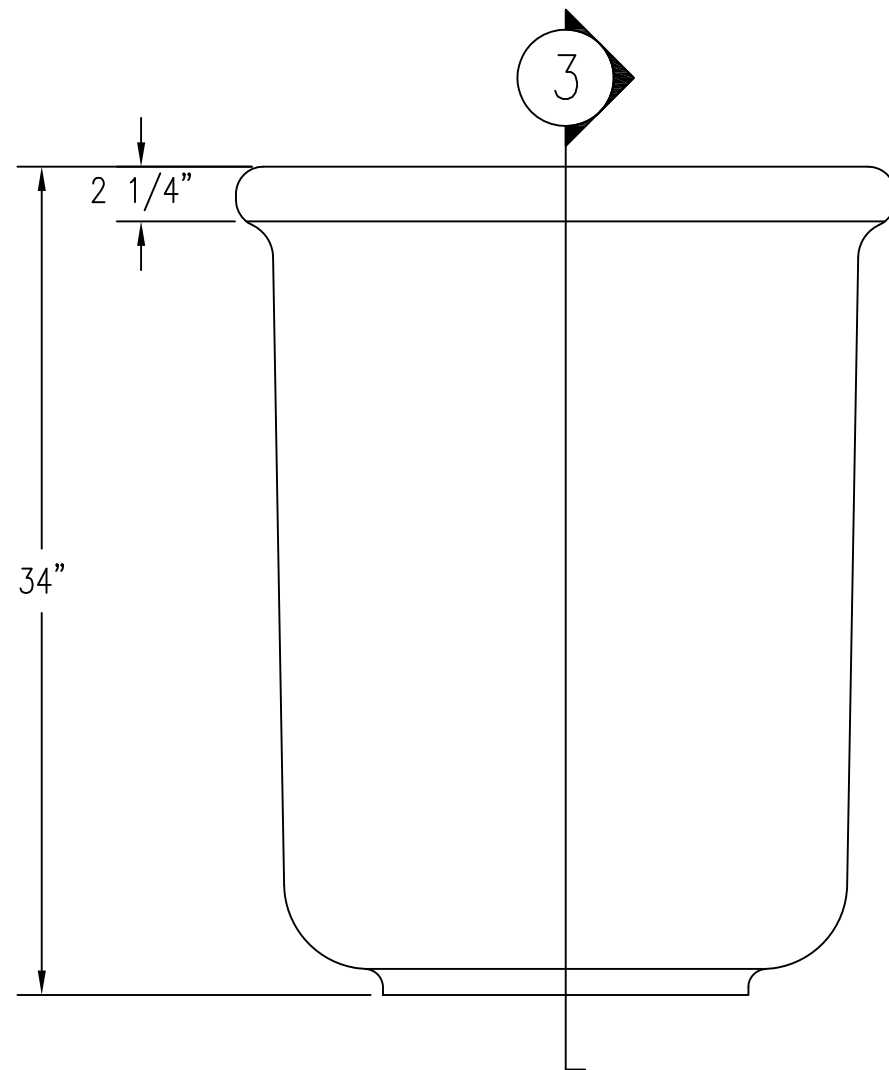

1 TOP VIEW
Scale: 1/8" = 1"

3 SECTION VIEW
Scale: 1/8" = 1"

2 FRONT ELEVATION VIEW
Scale: 1/8" = 1"

PROPRIETARY AND CONFIDENTIAL
THE INFORMATION CONTAINED IN THIS DRAWING IS THE SOLE PROPERTY OF Park Warehouse, LLC. 5301 North Federal Highway, Suite 140, Boca Raton, FL. ANY REPRODUCTION IN PART OR AS A WHOLE WITHOUT THE WRITTEN PERMISSION OF Park Warehouse, LLC. 5301 North Federal Highway, Suite 140, Boca Raton, FL. IS PROHIBITED.