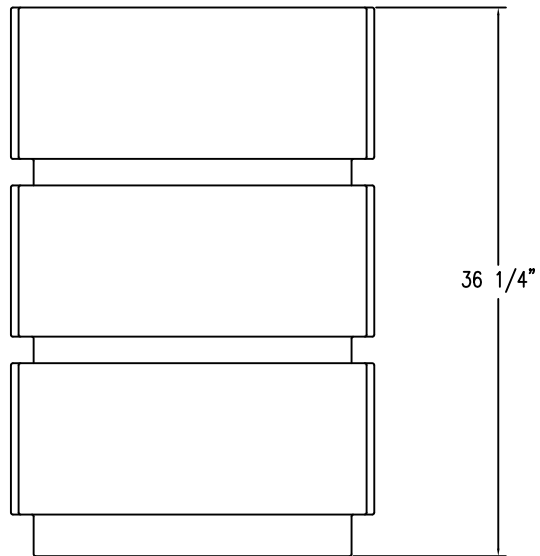

1 TOP VIEW

2 FRONT VIEW

3 SECTION VIEW

PROPRIETARY AND CONFIDENTIAL
 THE INFORMATION CONTAINED IN THIS DRAWING IS THE SOLE PROPERTY OF Park Warehouse, LLC. 5301 North Federal Highway, Suite 140, Boca Raton, FL. ANY REPRODUCTION IN PART OR AS A WHOLE WITHOUT THE WRITTEN PERMISSION OF Park Warehouse, LLC. 5301 North Federal Highway, Suite 140, Boca Raton, FL. IS PROHIBITED.