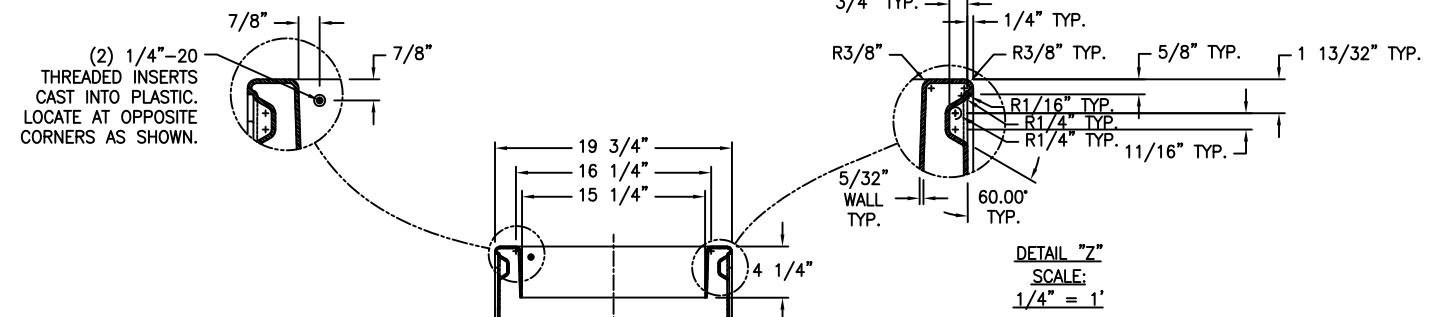

VIEW "C-C"
SCALE:
1/4" = 1'

DETAIL "Z"
SCALE:
1/4" = 1'

SECTION "A-A"

SECTION "B-B"
SCALE:
1/4" = 1'

PROPRIETARY AND CONFIDENTIAL
THE INFORMATION CONTAINED IN THIS DRAWING IS THE SOLE PROPERTY OF Park Warehouse, LLC. 5301 North Federal Highway, Suite 140, Boca Raton, FL. ANY REPRODUCTION IN PART OR AS A WHOLE WITHOUT THE WRITTEN PERMISSION OF Park Warehouse, LLC. 5301 North Federal Highway, Suite 140, Boca Raton, FL. IS PROHIBITED.