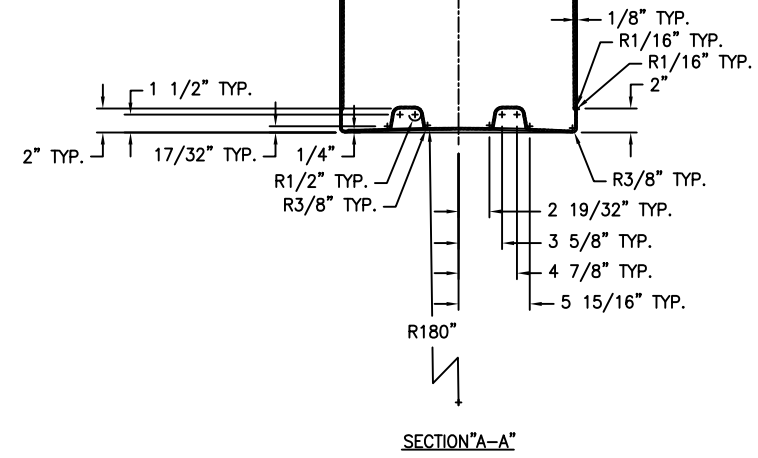

VIEW "C-C"
SCALE:
1/4" = 1'

DETAIL "Z"
SCALE:
1/4" = 1'

SECTION "A-A"

SECTION "B-B"
SCALE:
1/4" = 1'

PROPRIETARY AND CONFIDENTIAL
THE INFORMATION CONTAINED IN THIS DRAWING IS THE SOLE PROPERTY OF Park Warehouse, LLC. 5301 North Federal Highway, Suite 140, Boca Raton, FL. ANY REPRODUCTION IN PART OR AS A WHOLE WITHOUT THE WRITTEN PERMISSION OF Park Warehouse, LLC. 5301 North Federal Highway, Suite 140, Boca Raton, FL. IS PROHIBITED.