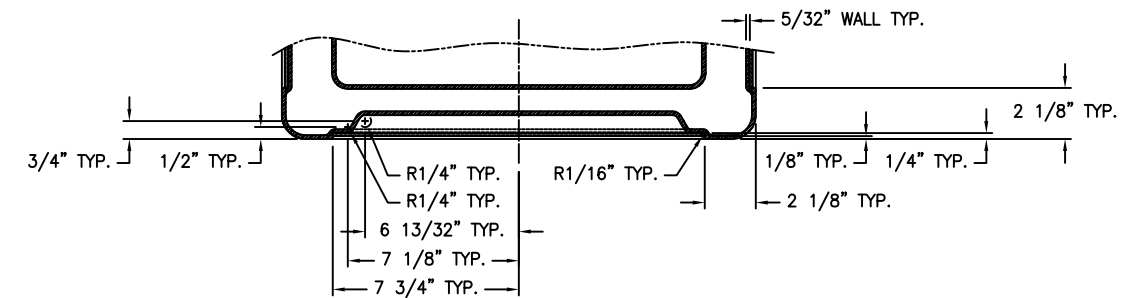

VIEW "C-C"
SCALE:
1/4" = 1'

DETAIL "Z"
SCALE:
1/4" = 1'

SECTION "A-A"

SECTION "B-B"
SCALE:
1/4" = 1'

PROPRIETARY AND CONFIDENTIAL
THE INFORMATION CONTAINED IN THIS DRAWING IS THE SOLE PROPERTY OF Park Warehouse, LLC. 5301 North Federal Highway, Suite 140, Boca Raton, FL. ANY REPRODUCTION IN PART OR AS A WHOLE WITHOUT THE WRITTEN PERMISSION OF Park Warehouse, LLC. 5301 North Federal Highway, Suite 140, Boca Raton, FL. IS PROHIBITED.