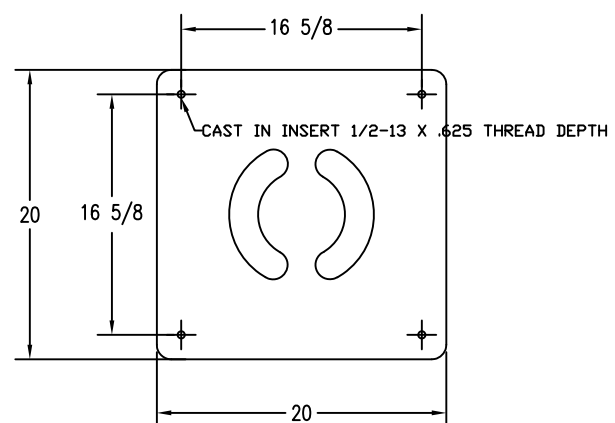

TOP VIEW CONTAINER

SECTION VIEW CONTAINER

ELEVATION VIEW CONTAINER

BOTTOM VIEW CONTAINER

TF1405 PLASTIC TOP

PROPRIETARY AND CONFIDENTIAL
 THE INFORMATION CONTAINED IN THIS DRAWING IS THE SOLE PROPERTY OF Park Warehouse, LLC. 5301 North Federal Highway, Suite 140, Boca Raton, FL. ANY REPRODUCTION IN PART OR AS A WHOLE WITHOUT THE WRITTEN PERMISSION OF Park Warehouse, LLC. 5301 North Federal Highway, Suite 140, Boca Raton, FL. IS PROHIBITED.