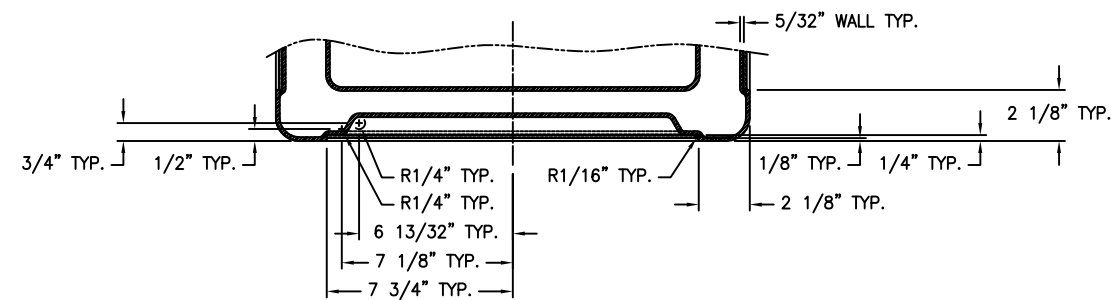

VIEW "C-C"  
SCALE:  
1/4" = 1'

SECTION "A-A"

SECTION "B-B"  
SCALE:  
1/4" = 1'

PROPRIETARY AND CONFIDENTIAL  
THE INFORMATION CONTAINED IN THIS DRAWING IS THE SOLE PROPERTY OF Park Warehouse, LLC. 5301 North Federal Highway, Suite 140, Boca Raton, FL. ANY REPRODUCTION IN PART OR AS A WHOLE WITHOUT THE WRITTEN PERMISSION OF Park Warehouse, LLC. 5301 North Federal Highway, Suite 140, Boca Raton, FL. IS PROHIBITED.