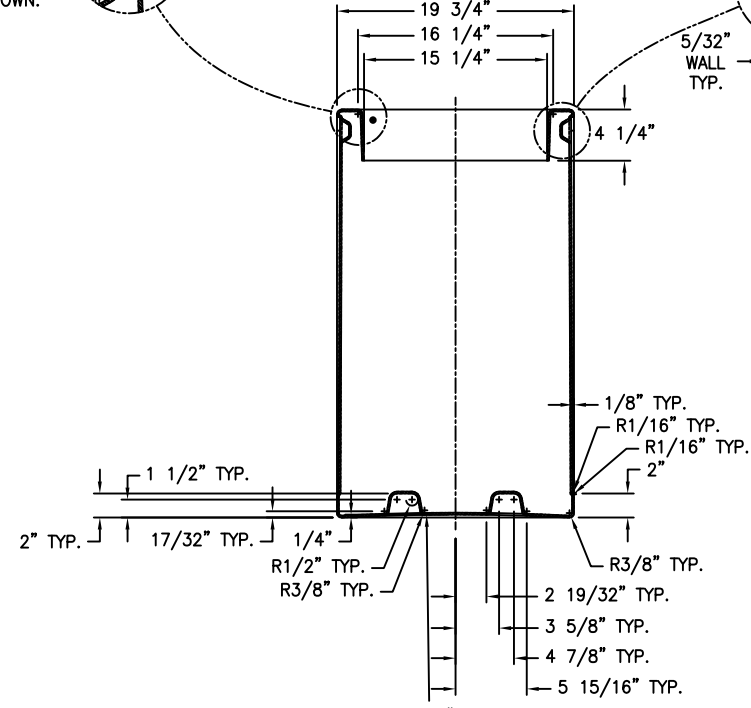

VIEW "C-C"  
SCALE:  
1/4" = 1'

SECTION "A-A"

SECTION "B-B"  
SCALE:  
1/4" = 1'

PROPRIETARY AND CONFIDENTIAL  
THE INFORMATION CONTAINED IN THIS DRAWING IS THE SOLE PROPERTY OF Park Warehouse, LLC. 5301 North Federal Highway, Suite 140, Boca Raton, FL. ANY REPRODUCTION IN PART OR AS A WHOLE WITHOUT THE WRITTEN PERMISSION OF Park Warehouse, LLC. 5301 North Federal Highway, Suite 140, Boca Raton, FL. IS PROHIBITED.