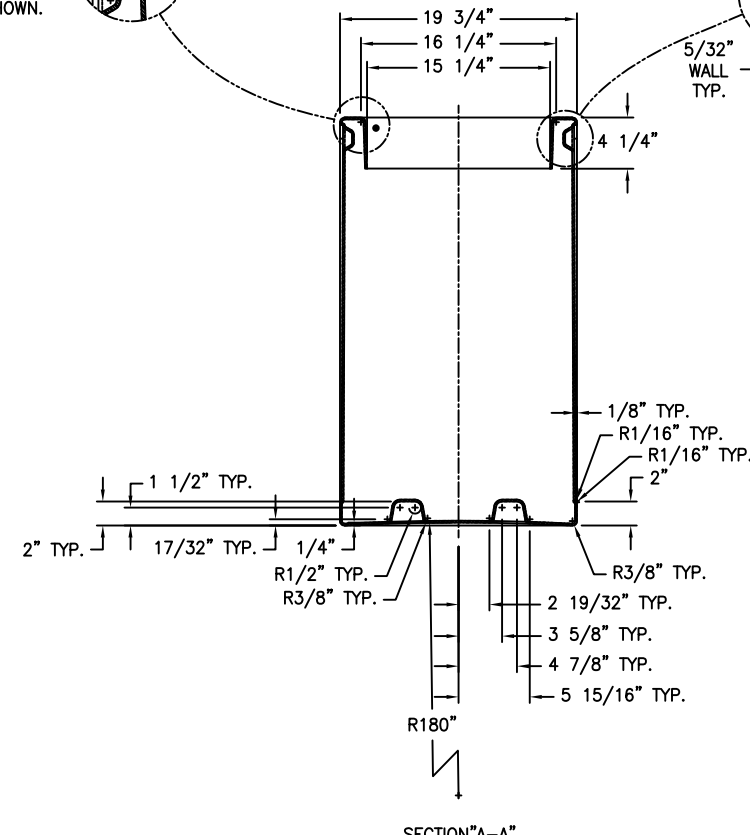

VIEW "C-C"  
SCALE:  
1/4" = 1'

DETAIL "Z"  
SCALE:  
1/4" = 1'

SECTION "A-A"

SECTION "B-B"  
SCALE:  
1/4" = 1'

PROPRIETARY AND CONFIDENTIAL  
THE INFORMATION CONTAINED IN THIS DRAWING IS THE SOLE PROPERTY OF Park Warehouse, LLC. 5301 North Federal Highway, Suite 140, Boca Raton, FL. ANY REPRODUCTION IN PART OR AS A WHOLE WITHOUT THE WRITTEN PERMISSION OF Park Warehouse, LLC. 5301 North Federal Highway, Suite 140, Boca Raton, FL. IS PROHIBITED.