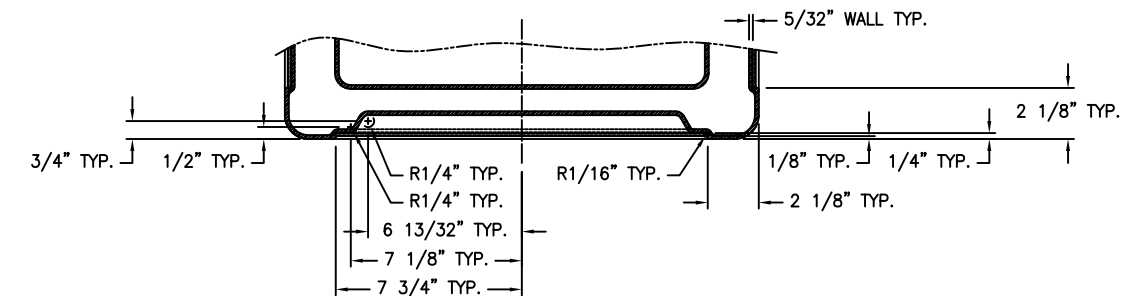

VIEW "C-C"  
SCALE:  
1/4" = 1'

DETAIL "Z"  
SCALE:  
1/4" = 1'

SECTION "A-A"

SECTION "B-B"  
SCALE:  
1/4" = 1'

PROPRIETARY AND CONFIDENTIAL  
THE INFORMATION CONTAINED IN THIS DRAWING IS THE SOLE PROPERTY OF Park Warehouse, LLC. 5301 North Federal Highway, Suite 140, Boca Raton, FL. ANY REPRODUCTION IN PART OR AS A WHOLE WITHOUT THE WRITTEN PERMISSION OF Park Warehouse, LLC. 5301 North Federal Highway, Suite 140, Boca Raton, FL. IS PROHIBITED.