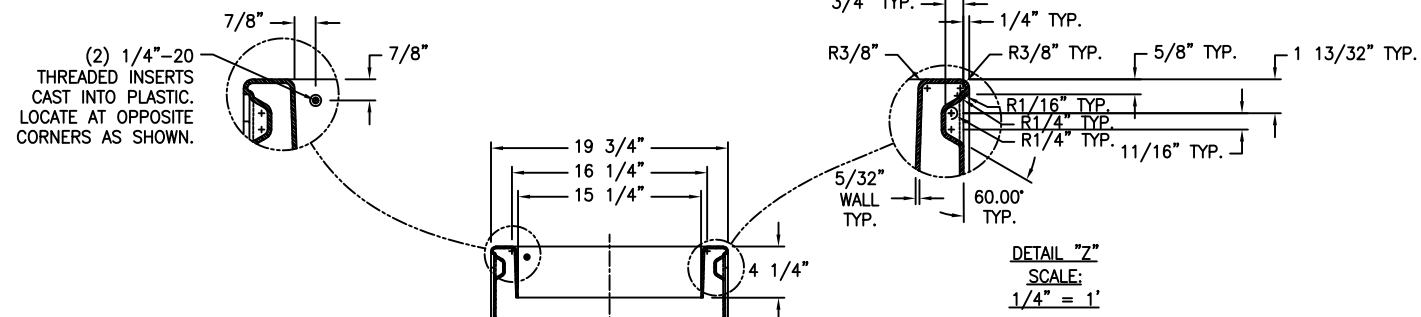

VIEW "C-C"  
SCALE:  
1/4" = 1'

DETAIL "Z"  
SCALE:  
1/4" = 1'

SECTION "A-A"

SECTION "B-B"  
SCALE:  
1/4" = 1'

PROPRIETARY AND CONFIDENTIAL  
THE INFORMATION CONTAINED IN THIS DRAWING IS THE SOLE PROPERTY OF Park Warehouse, LLC. 5301 North Federal Highway, Suite 140, Boca Raton, FL. ANY REPRODUCTION IN PART OR AS A WHOLE WITHOUT THE WRITTEN PERMISSION OF Park Warehouse, LLC. 5301 North Federal Highway, Suite 140, Boca Raton, FL. IS PROHIBITED.