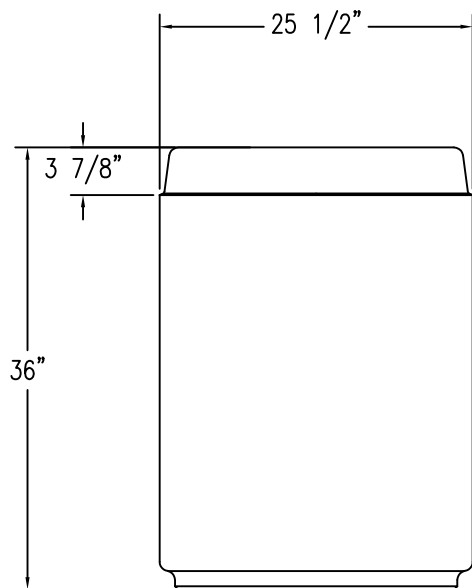

1 LEFT SIDE
Scale: 1/16" = 1"

2 FRONT SIDE
Scale: 1/16" = 1"

3 RIGHT SIDE
Scale: 1/16" = 1"

4 DETAIL OF LEFT SIDE
Scale: 1/16" = 1"

5 DETAIL OF FRONT SIDE
Scale: 1/16" = 1"

6 DETAIL RIGHT SIDE
Scale: 1/16" = 1"

7 BOTTOM VIEW
Scale: 1/16" = 1"

PROPRIETARY AND CONFIDENTIAL
THE INFORMATION CONTAINED IN THIS DRAWING IS THE SOLE PROPERTY OF Park Warehouse, LLC. 5301 North Federal Highway, Suite 140, Boca Raton, FL. ANY REPRODUCTION IN PART OR AS A WHOLE WITHOUT THE WRITTEN PERMISSION OF Park Warehouse, LLC. 5301 North Federal Highway, Suite 140, Boca Raton, FL. IS PROHIBITED.