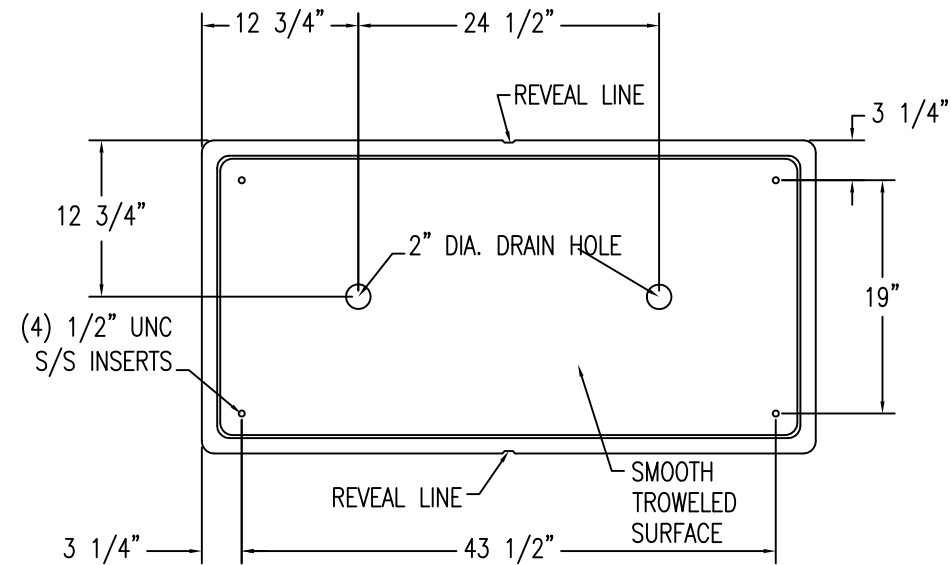

1 LEFT SIDE
Scale: 1/16" = 1"

2 FRONT SIDE
Scale: 1/16" = 1"

3 RIGHT SIDE
Scale: 1/16" = 1"

4 DETAIL OF LEFT SIDE
Scale: 1/16" = 1"

5 DETAIL OF FRONT SIDE
Scale: 1/16" = 1"

6 DETAIL RIGHT SIDE
Scale: 1/16" = 1"

7 BOTTOM VIEW
Scale: 1/16" = 1"

PROPRIETARY AND CONFIDENTIAL
THE INFORMATION CONTAINED IN THIS DRAWING IS THE SOLE PROPERTY OF Park Warehouse, LLC. 5301 North Federal Highway, Suite 140, Boca Raton, FL. ANY REPRODUCTION IN PART OR AS A WHOLE WITHOUT THE WRITTEN PERMISSION OF Park Warehouse, LLC. 5301 North Federal Highway, Suite 140, Boca Raton, FL. IS PROHIBITED.