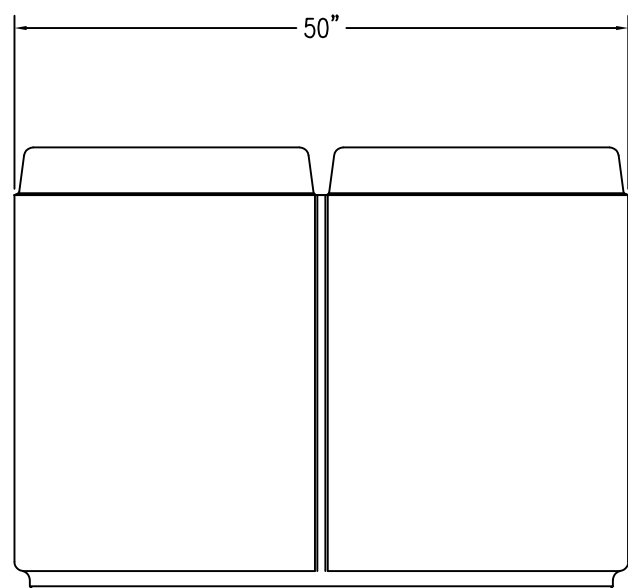

1 LEFT SIDE
Scale: 1/16" = 1"

2 FRONT SIDE
Scale: 1/16" = 1"

3 RIGHT SIDE
Scale: 1/16" = 1"

4 DETAIL OF LEFT SIDE
Scale: 1/16" = 1"

5 DETAIL OF FRONT SIDE
Scale: 1/16" = 1"

6 DETAIL RIGHT SIDE
Scale: 1/16" = 1"

7 BOTTOM VIEW
Scale: 1/16" = 1"

PROPRIETARY AND CONFIDENTIAL
THE INFORMATION CONTAINED IN THIS DRAWING IS THE SOLE PROPERTY OF Park Warehouse, LLC. 5301 North Federal Highway, Suite 140, Boca Raton, FL. ANY REPRODUCTION IN PART OR AS A WHOLE WITHOUT THE WRITTEN PERMISSION OF Park Warehouse, LLC. 5301 North Federal Highway, Suite 140, Boca Raton, FL. IS PROHIBITED.