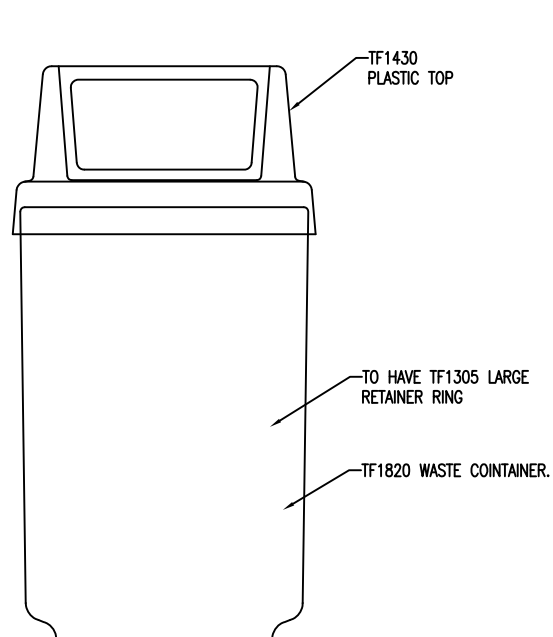

1 TOP VIEW  
Scale: 1/8" = 1"

2 FRONT VIEW  
Scale: 1/8" = 1"

4 ELEVATION VIEW  
Scale: 1/8" = 1"

5 SECTION VIEW  
Scale: 1/8" = 1"

BOTTOM VIEW CONTAINER

SCALE: 1/8" = 1"

3 BOTTOM VIEW  
Scale: 1/8" = 1"

**PROPRIETARY AND CONFIDENTIAL**  
THE INFORMATION CONTAINED IN THIS DRAWING IS THE SOLE PROPERTY OF Park Warehouse, LLC, 5301 North Federal Highway, Suite 140, Boca Raton, FL. ANY REPRODUCTION IN PART OR AS A WHOLE WITHOUT THE WRITTEN PERMISSION OF Park Warehouse, LLC, 5301 North Federal Highway, Suite 140, Boca Raton, FL. IS PROHIBITED.