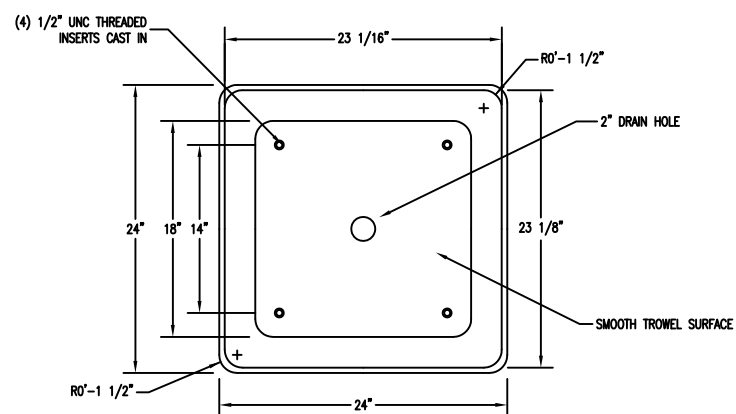

1 TOP VIEW  
Scale: 1/8" = 1"

2 FRONT VIEW  
Scale: 1/8" = 1"

4 ELEVATION VIEW  
Scale: 1/8" = 1"

5 SECTION VIEW  
Scale: 1/8" = 1"

BOTTOM VIEW CONTAINER

SCALE: 1/8" = 1"

3 BOTTOM VIEW  
Scale: 1/8" = 1"

**PROPRIETARY AND CONFIDENTIAL**  
THE INFORMATION CONTAINED IN THIS DRAWING IS THE SOLE PROPERTY OF Park Warehouse, LLC, 5301 North Federal Highway, Suite 140, Boca Raton, FL. ANY REPRODUCTION IN PART OR AS A WHOLE WITHOUT THE WRITTEN PERMISSION OF Park Warehouse, LLC, 5301 North Federal Highway, Suite 140, Boca Raton, FL. IS PROHIBITED.