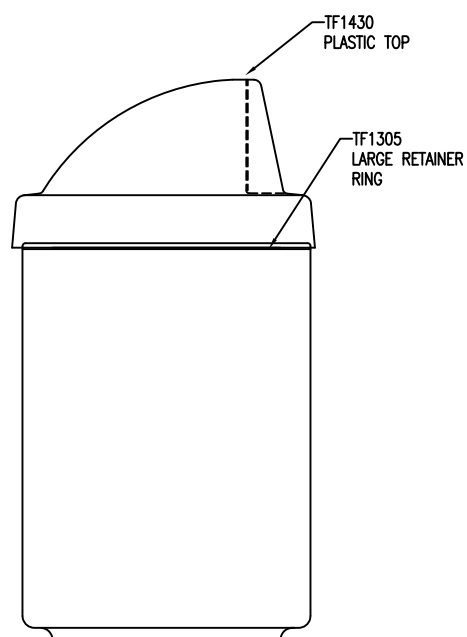

1 TOP VIEW  
Scale: 1/8" = 1"

2 FRONT VIEW  
Scale: 1/8" = 1"

4 ELEVATION VIEW  
Scale: 1/8" = 1"

5 SECTION VIEW  
Scale: 1/8" = 1"

BOTTOM VIEW CONTAINER

SCALE: 1/8" = 1"

3 BOTTOM VIEW  
Scale: 1/8" = 1"

**PROPRIETARY AND CONFIDENTIAL**  
THE INFORMATION CONTAINED IN THIS DRAWING IS THE SOLE PROPERTY OF Park Warehouse, LLC, 5301 North Federal Highway, Suite 140, Boca Raton, FL. ANY REPRODUCTION IN PART OR AS A WHOLE WITHOUT THE WRITTEN PERMISSION OF Park Warehouse, LLC, 5301 North Federal Highway, Suite 140, Boca Raton, FL. IS PROHIBITED.