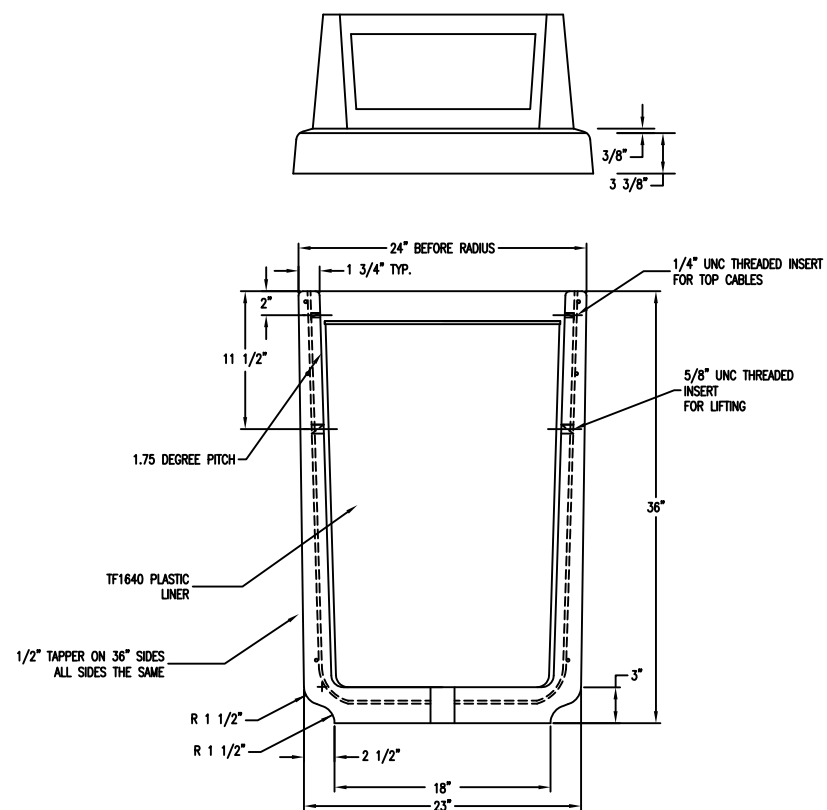

1 TOP VIEW  
Scale: 1/8" = 1"

2 FRONT VIEW  
Scale: 1/8" = 1"

4 ELEVATION VIEW  
Scale: 1/8" = 1"

5 SECTION VIEW  
Scale: 1/8" = 1"

BOTTOM VIEW CONTAINER

SCALE: 1/8" = 1"

3 BOTTOM VIEW  
Scale: 1/8" = 1"

**PROPRIETARY AND CONFIDENTIAL**  
THE INFORMATION CONTAINED IN THIS DRAWING IS THE SOLE PROPERTY OF Park Warehouse, LLC, 5301 North Federal Highway, Suite 140, Boca Raton, FL. ANY REPRODUCTION IN PART OR AS A WHOLE WITHOUT THE WRITTEN PERMISSION OF Park Warehouse, LLC, 5301 North Federal Highway, Suite 140, Boca Raton, FL. IS PROHIBITED.