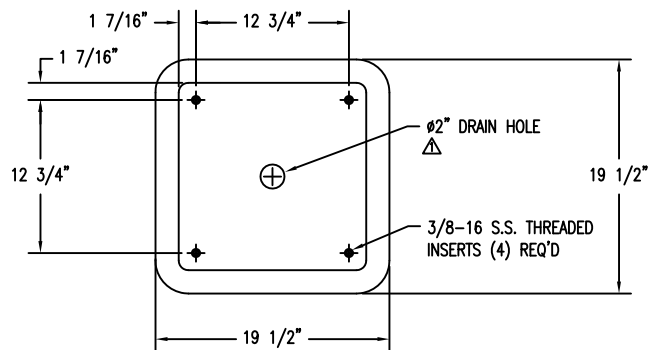

1 TOP VIEW
Scale: 1/8" = 1"

2 ELEVATION VIEW
Scale: 1/8" = 1"

3 ELEVATION VIEW
Scale: 1/8" = 1"

6 SECTION VIEW OF TF1810 WASTE CONTAINER
Scale: 1/8" = 1"

4 BOTTOM VIEW OF TF1810 WASTE CONTAINER
Scale: 1/8" = 1"