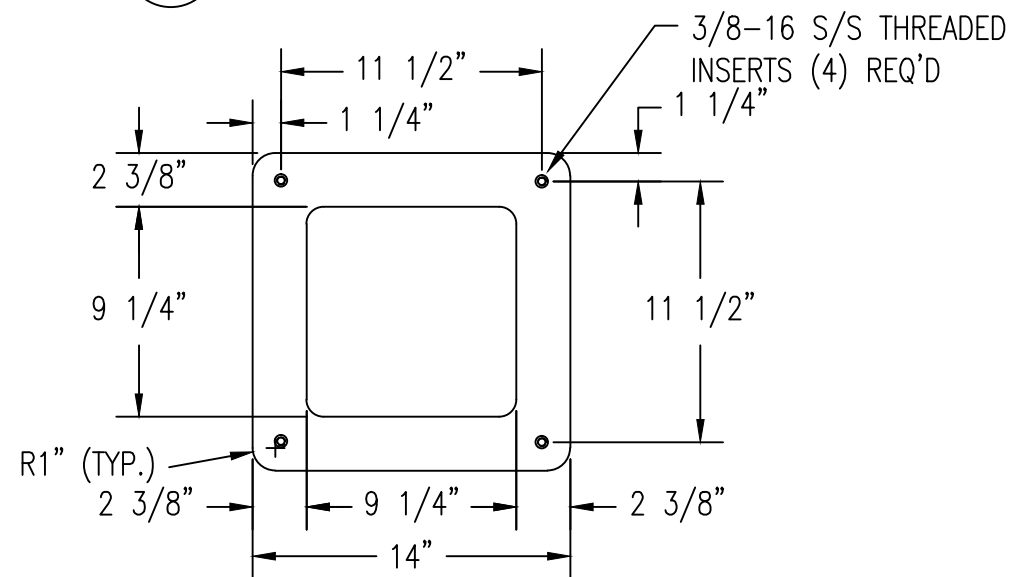

1 TOP VIEW
Scale: 1/8" = 1"

2 ELEVATION VIEW
Scale: 1/8" = 1"

3 BOTTOM VIEW
Scale: 1/8" = 1"

4 SECTION VIEW
Scale: 1/8" = 1"

PROPRIETARY AND CONFIDENTIAL
THE INFORMATION CONTAINED IN THIS DRAWING IS THE SOLE PROPERTY OF Park Warehouse, LLC. 5301 North Federal Highway, Suite 140, Boca Raton, FL. ANY REPRODUCTION IN PART OR AS A WHOLE WITHOUT THE WRITTEN PERMISSION OF Park Warehouse, LLC. 5301 North Federal Highway, Suite 140, Boca Raton, FL. IS PROHIBITED.