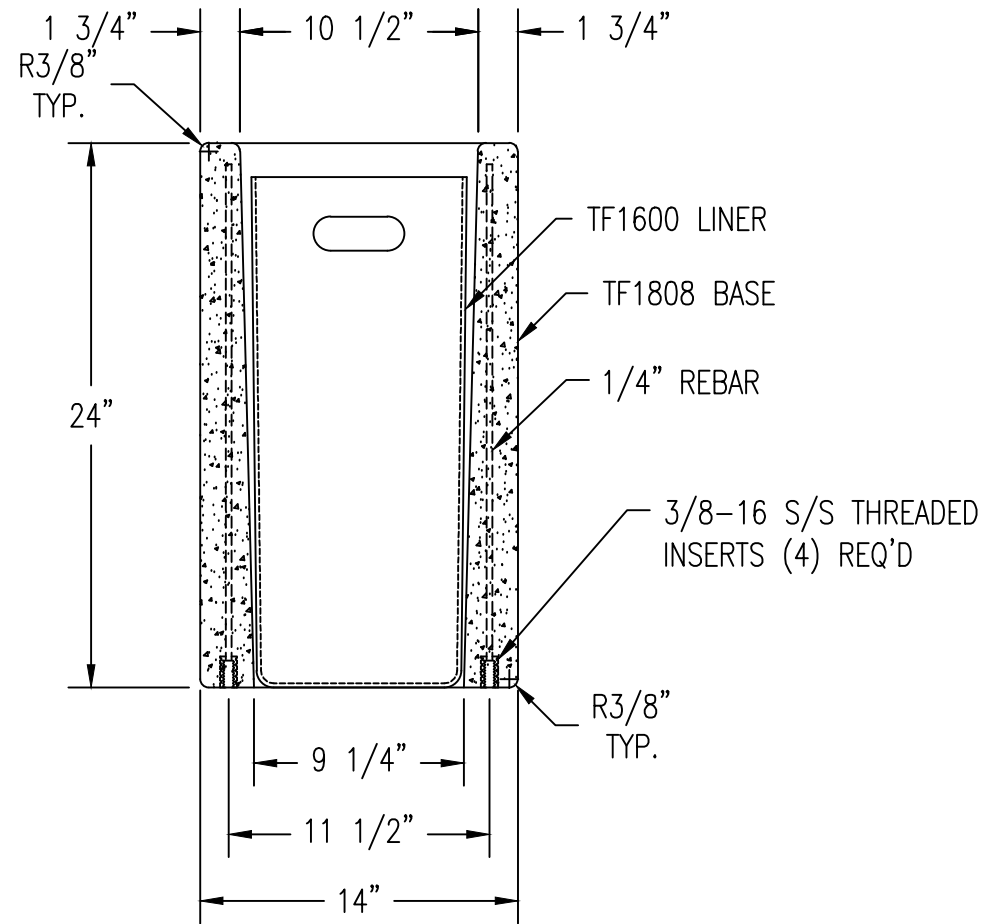

1 TOP VIEW
Scale: 1/8" = 1"

2 ELEVATION VIEW
Scale: 1/8" = 1"

3 BOTTOM VIEW
Scale: 1/8" = 1"

4 SECTION VIEW
Scale: 1/8" = 1"

PROPRIETARY AND CONFIDENTIAL
THE INFORMATION CONTAINED IN THIS DRAWING IS THE SOLE PROPERTY OF Park Warehouse, LLC. 5301 North Federal Highway, Suite 140, Boca Raton, FL. ANY REPRODUCTION IN PART OR AS A WHOLE WITHOUT THE WRITTEN PERMISSION OF Park Warehouse, LLC. 5301 North Federal Highway, Suite 140, Boca Raton, FL. IS PROHIBITED.