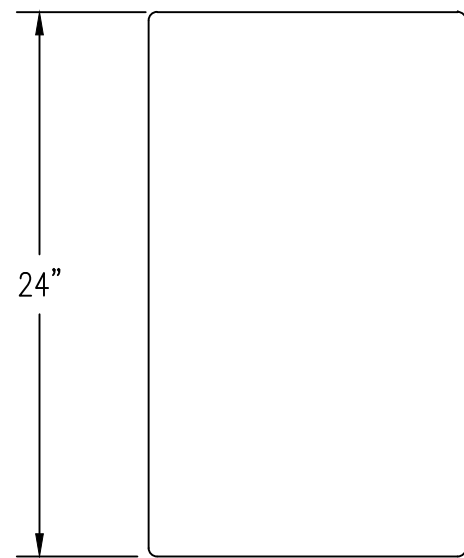

1 TOP VIEW
Scale: 1/8" = 1"

2 ELEVATION VIEW
Scale: 1/8" = 1"

3 BOTTOM VIEW
Scale: 1/8" = 1"

4 SECTION VIEW
Scale: 1/8" = 1"

PROPRIETARY AND CONFIDENTIAL
THE INFORMATION CONTAINED IN THIS DRAWING IS THE SOLE PROPERTY OF Park Warehouse, LLC. 5301 North Federal Highway, Suite 140, Boca Raton, FL. ANY REPRODUCTION IN PART OR AS A WHOLE WITHOUT THE WRITTEN PERMISSION OF Park Warehouse, LLC. 5301 North Federal Highway, Suite 140, Boca Raton, FL. IS PROHIBITED.