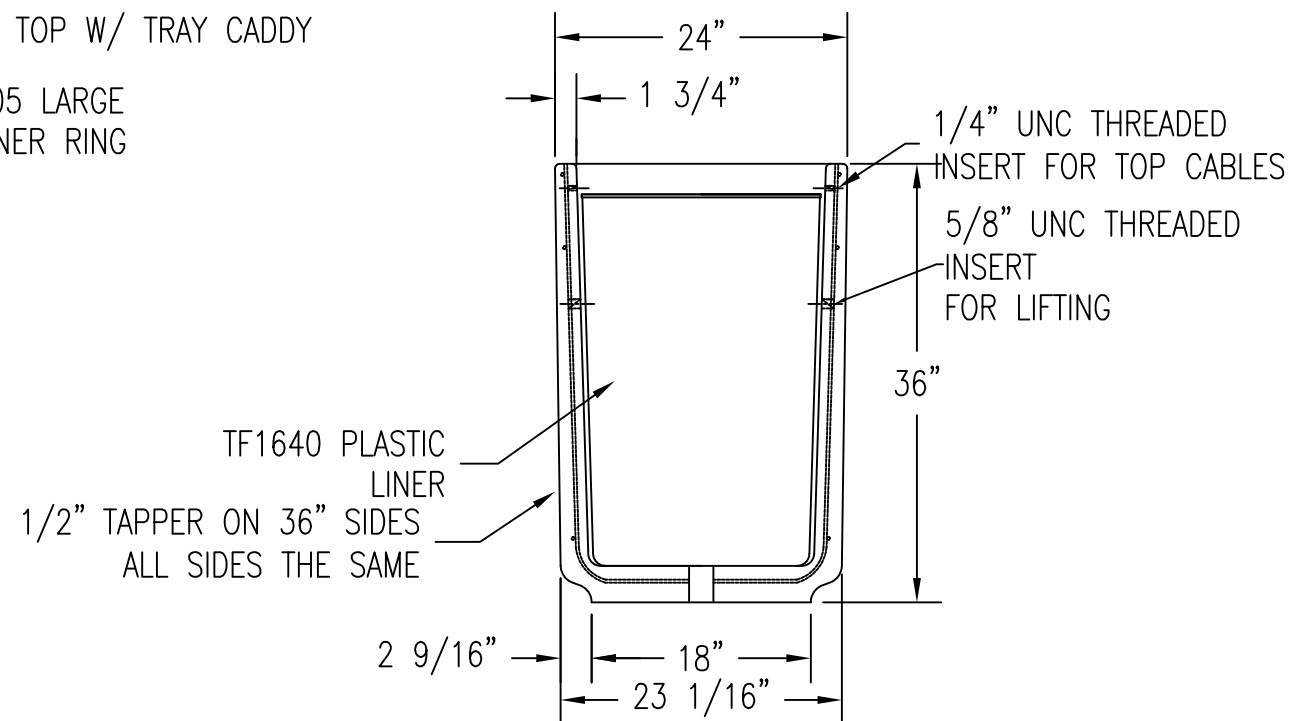

1 TOP VIEW
Scale: 1/16" = 1"

5 BOTTOM VIEW
Scale: 1/16" = 1"

2 FRONT VIEW
Scale: 1/16" = 1"

3 ELEVATION VIEW
Scale: 1/16" = 1"

4 SECTION VIEW
Scale: 1/16" = 1"

PROPRIETARY AND CONFIDENTIAL
THE INFORMATION CONTAINED IN THIS DRAWING IS THE SOLE PROPERTY OF Park Warehouse, LLC. 5301 North Federal Highway, Suite 140, Boca Raton, FL. ANY REPRODUCTION IN PART OR AS A WHOLE WITHOUT THE WRITTEN PERMISSION OF Park Warehouse, LLC. 5301 North Federal Highway, Suite 140, Boca Raton, FL. IS PROHIBITED.