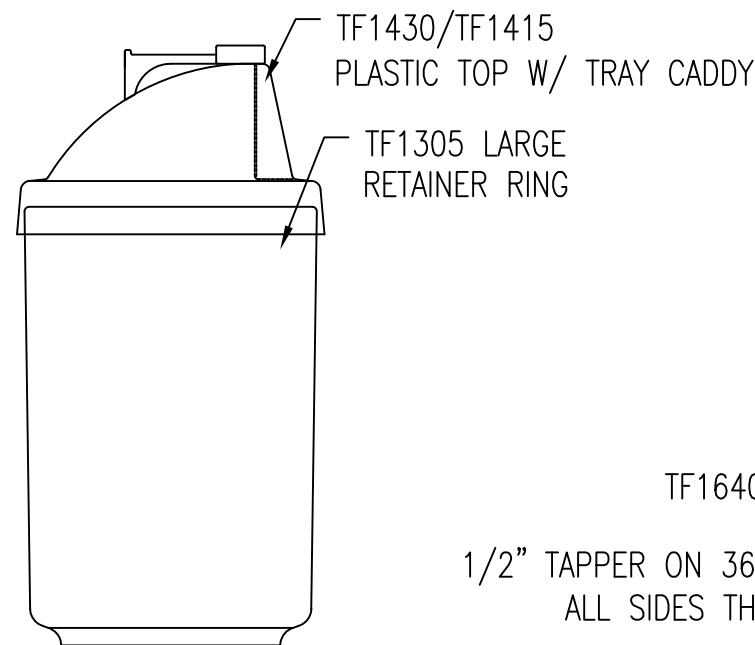

1 TOP VIEW
Scale: 1/16" = 1"

5 BOTTOM VIEW
Scale: 1/16" = 1"

2 FRONT VIEW
Scale: 1/16" = 1"

3 ELEVATION VIEW
Scale: 1/16" = 1"

4 SECTION VIEW
Scale: 1/16" = 1"

PROPRIETARY AND CONFIDENTIAL
THE INFORMATION CONTAINED IN THIS DRAWING IS THE SOLE PROPERTY OF Park Warehouse, LLC. 5301 North Federal Highway, Suite 140, Boca Raton, FL. ANY REPRODUCTION IN PART OR AS A WHOLE WITHOUT THE WRITTEN PERMISSION OF Park Warehouse, LLC. 5301 North Federal Highway, Suite 140, Boca Raton, FL. IS PROHIBITED.