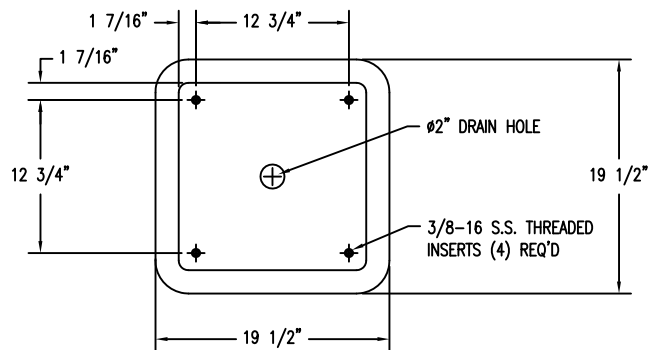

1 TOP VIEW
Scale: 1/8" = 1"

2 ELEVATION VIEW
Scale: 1/8" = 1"

3 ELEVATION VIEW
Scale: 1/8" = 1"

6 SECTION VIEW OF TF1810 WASTE CONTAINER
Scale: 1/8" = 1"

4 BOTTOM VIEW OF TF1810 WASTE CONTAINER
Scale: 1/8" = 1"