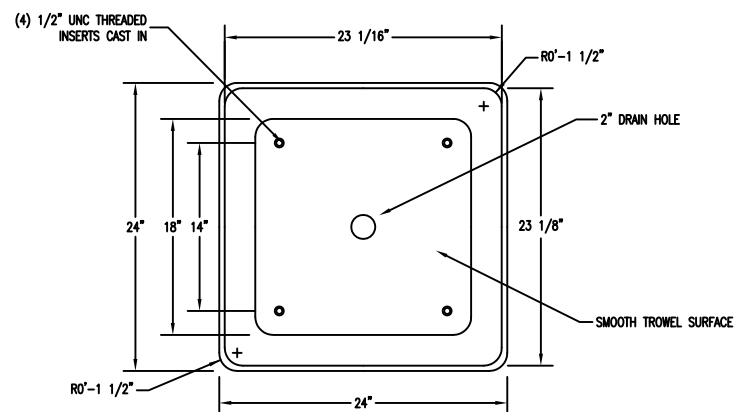

1 TOP VIEW
Scale: 1/8" = 1"

2 FRONT VIEW
Scale: 1/8" = 1"

4 ELEVATION VIEW
Scale: 1/8" = 1"

5 SECTION VIEW
Scale: 1/8" = 1"

BOTTOM VIEW CONTAINER

SCALE: 1/8" = 1"

3 BOTTOM VIEW
Scale: 1/8" = 1"

PROPRIETARY AND CONFIDENTIAL
THE INFORMATION CONTAINED IN THIS DRAWING IS THE SOLE PROPERTY OF Park Warehouse, LLC. 5301 North Federal Highway, Suite 140, Boca Raton, FL. ANY REPRODUCTION IN PART OR AS A WHOLE WITHOUT THE WRITTEN PERMISSION OF Park Warehouse, LLC. 5301 North Federal Highway, Suite 140, Boca Raton, FL. IS PROHIBITED.