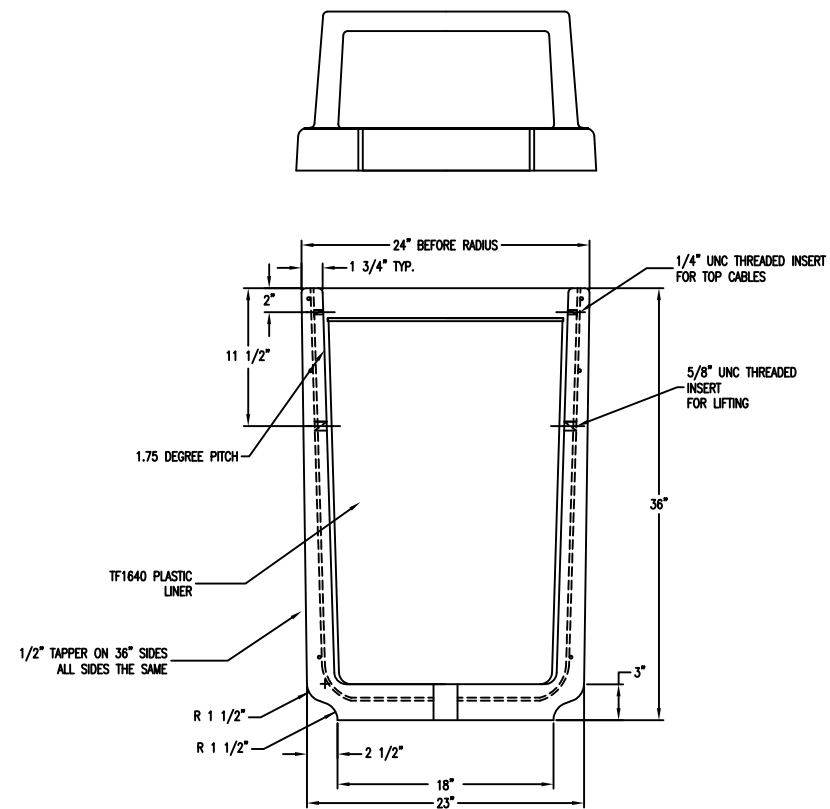

1 TOP VIEW
Scale: 1/8" = 1"

2 FRONT VIEW
Scale: 1/8" = 1"

4 ELEVATION VIEW
Scale: 1/8" = 1"

5 SECTION VIEW
Scale: 1/8" = 1"

BOTTOM VIEW CONTAINER

SCALE: 1/8" = 1"

3 BOTTOM VIEW
Scale: 1/8" = 1"

PROPRIETARY AND CONFIDENTIAL
THE INFORMATION CONTAINED IN THIS DRAWING IS THE SOLE PROPERTY OF Park Warehouse, LLC. 5301 North Federal Highway, Suite 140, Boca Raton, FL. ANY REPRODUCTION IN PART OR AS A WHOLE WITHOUT THE WRITTEN PERMISSION OF Park Warehouse, LLC. 5301 North Federal Highway, Suite 140, Boca Raton, FL. IS PROHIBITED.