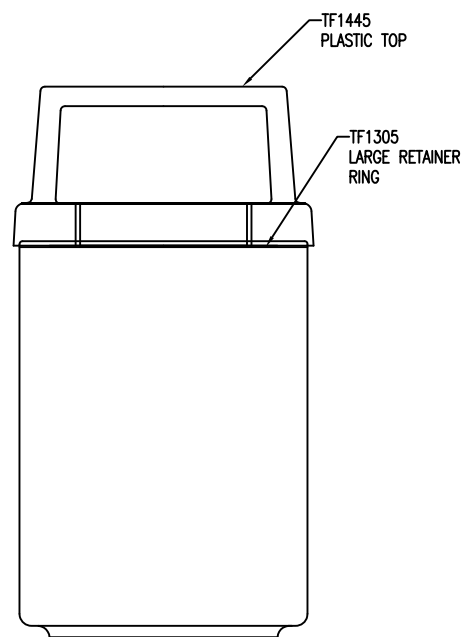

1 TOP VIEW
Scale: 1/8" = 1"

2 FRONT VIEW
Scale: 1/8" = 1"

4 ELEVATION VIEW
Scale: 1/8" = 1"

5 SECTION VIEW
Scale: 1/8" = 1"

BOTTOM VIEW CONTAINER

SCALE: 1/8" = 1"

3 BOTTOM VIEW
Scale: 1/8" = 1"

PROPRIETARY AND CONFIDENTIAL
THE INFORMATION CONTAINED IN THIS DRAWING IS THE SOLE PROPERTY OF Park Warehouse, LLC. 5301 North Federal Highway, Suite 140, Boca Raton, FL. ANY REPRODUCTION IN PART OR AS A WHOLE WITHOUT THE WRITTEN PERMISSION OF Park Warehouse, LLC. 5301 North Federal Highway, Suite 140, Boca Raton, FL. IS PROHIBITED.