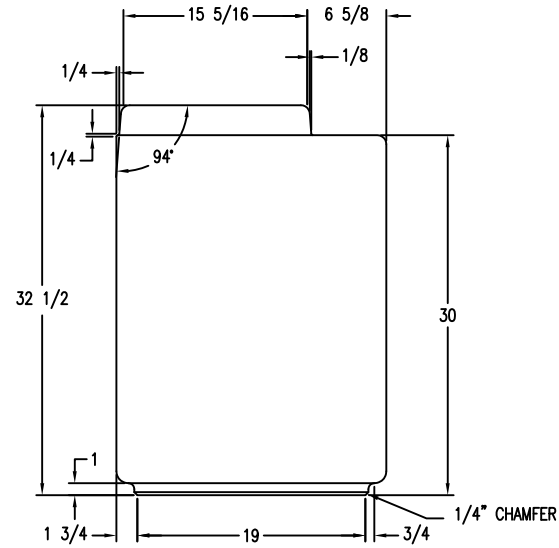

1 TOP VIEW
Scale: 1/8" = 1"

DETAIL "A"

4 SECTION VIEW
Scale: 1/8" = 1"

2 ELEVATION VIEW
Scale: 1/8" = 1"

3 SIDE VIEW
Scale: 1/8" = 1"

5 BOTTOM VIEW
Scale: 1/8" = 1"

PROPRIETARY AND CONFIDENTIAL
THE INFORMATION CONTAINED IN THIS DRAWING IS THE SOLE PROPERTY OF Park Warehouse, LLC. 5301 North Federal Highway, Suite 140, Boca Raton, FL. ANY REPRODUCTION IN PART OR AS A WHOLE WITHOUT THE WRITTEN PERMISSION OF Park Warehouse, LLC. 5301 North Federal Highway, Suite 140, Boca Raton, FL. IS PROHIBITED.