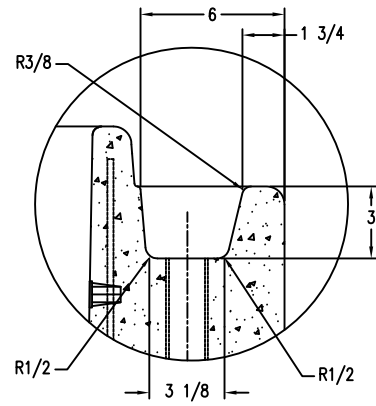

1 TOP VIEW
Scale: 1/8" = 1"

DETAIL "A"

4 SECTION VIEW
Scale: 1/8" = 1"

2 ELEVATION VIEW
Scale: 1/8" = 1"

3 SIDE VIEW
Scale: 1/8" = 1"

5 BOTTOM VIEW
Scale: 1/8" = 1"

PROPRIETARY AND CONFIDENTIAL
THE INFORMATION CONTAINED IN THIS DRAWING IS THE SOLE PROPERTY OF Park Warehouse, LLC. 5301 North Federal Highway, Suite 140, Boca Raton, FL. ANY REPRODUCTION IN PART OR AS A WHOLE WITHOUT THE WRITTEN PERMISSION OF Park Warehouse, LLC. 5301 North Federal Highway, Suite 140, Boca Raton, FL. IS PROHIBITED.