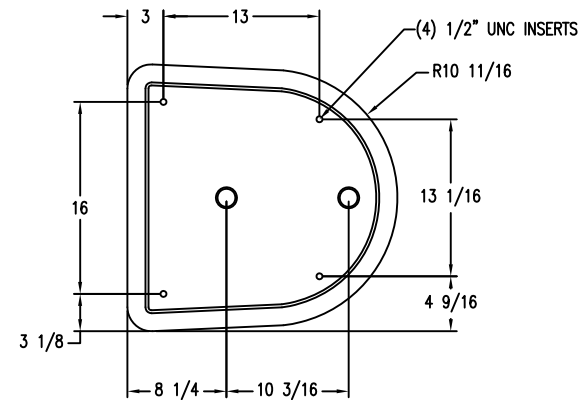

1 TOP VIEW
Scale: 1/8" = 1"

DETAIL "A"

4 SECTION VIEW
Scale: 1/8" = 1"

2 ELEVATION VIEW
Scale: 1/8" = 1"

3 SIDE VIEW
Scale: 1/8" = 1"

5 BOTTOM VIEW
Scale: 1/8" = 1"

PROPRIETARY AND CONFIDENTIAL
THE INFORMATION CONTAINED IN THIS DRAWING IS THE SOLE PROPERTY OF Park Warehouse, LLC. 5301 North Federal Highway, Suite 140, Boca Raton, FL. ANY REPRODUCTION IN PART OR AS A WHOLE WITHOUT THE WRITTEN PERMISSION OF Park Warehouse, LLC. 5301 North Federal Highway, Suite 140, Boca Raton, FL. IS PROHIBITED.