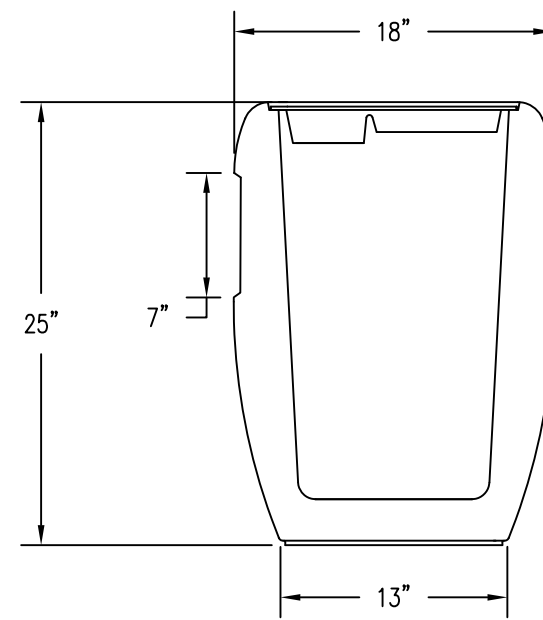

TOP VIEW

SIDE VIEW

SECTION VIEW

TF1509 CAST ALUMINUM TOP

BOTTOM VIEW

**PROPRIETARY AND CONFIDENTIAL**  
 THE INFORMATION CONTAINED IN THIS DRAWING IS THE SOLE PROPERTY OF Park Warehouse, LLC. 5301 North Federal Highway, Suite 140, Boca Raton, FL. ANY REPRODUCTION IN PART OR AS A WHOLE WITHOUT THE WRITTEN PERMISSION OF Park Warehouse, LLC. 5301 North Federal Highway, Suite 140, Boca Raton, FL. IS PROHIBITED.