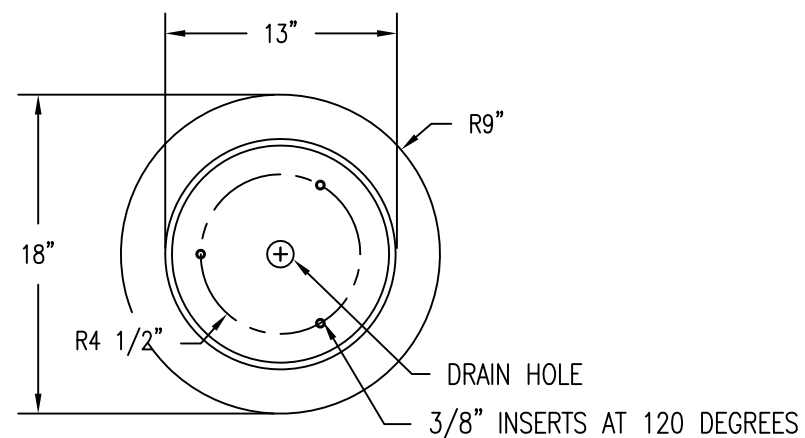

TOP VIEW

SIDE VIEW

SECTION VIEW

TF1509 CAST ALUMINUM TOP

BOTTOM VIEW

**PROPRIETARY AND CONFIDENTIAL**  
 THE INFORMATION CONTAINED IN THIS DRAWING IS THE SOLE PROPERTY OF Park Warehouse, LLC. 5301 North Federal Highway, Suite 140, Boca Raton, FL. ANY REPRODUCTION IN PART OR AS A WHOLE WITHOUT THE WRITTEN PERMISSION OF Park Warehouse, LLC. 5301 North Federal Highway, Suite 140, Boca Raton, FL. IS PROHIBITED.