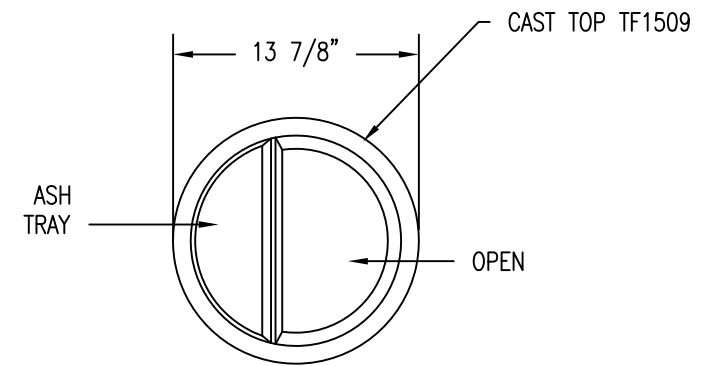

TOP VIEW

SIDE VIEW

SECTION VIEW

TF1509 CAST ALUMINUM TOP

BOTTOM VIEW

**PROPRIETARY AND CONFIDENTIAL**  
 THE INFORMATION CONTAINED IN THIS DRAWING IS THE SOLE PROPERTY OF Park Warehouse, LLC. 5301 North Federal Highway, Suite 140, Boca Raton, FL. ANY REPRODUCTION IN PART OR AS A WHOLE WITHOUT THE WRITTEN PERMISSION OF Park Warehouse, LLC. 5301 North Federal Highway, Suite 140, Boca Raton, FL. IS PROHIBITED.