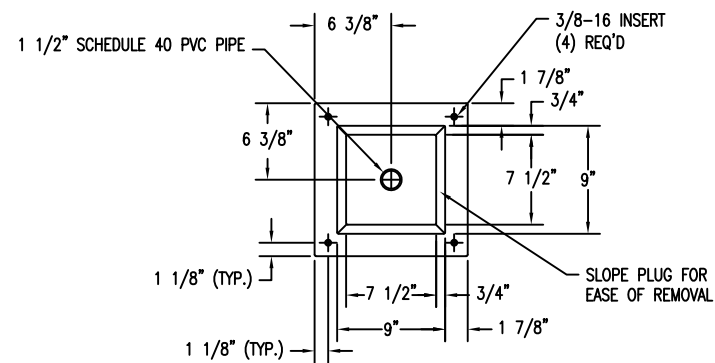

1 FRONT ELEVATION VIEW
Scale: 1 1/2" = 1'-0"

3 SECTION SIDE VIEW
Scale: 1 1/2" = 1'-0"

2 BOTTOM VIEW OF SNUFFER
Scale: 1 1/2" = 1'-0"