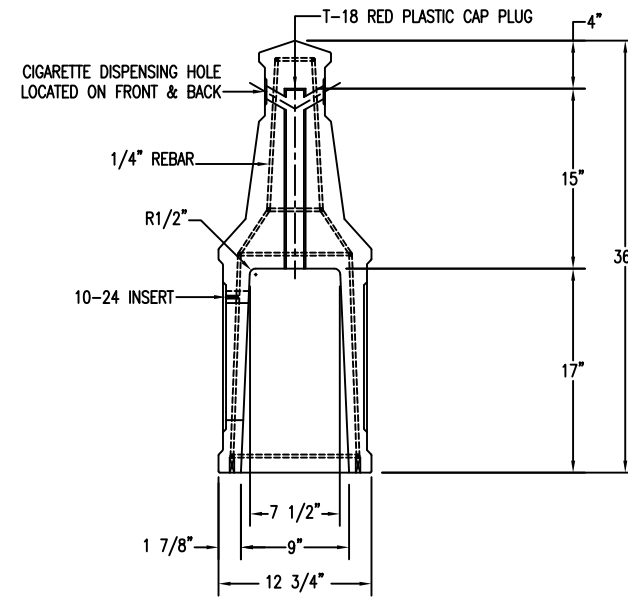

1 FRONT ELEVATION VIEW
Scale: 1 1/2" = 1'-0"

3 SECTION SIDE VIEW
Scale: 1 1/2" = 1'-0"

2 BOTTOM VIEW OF SNUFFER
Scale: 1 1/2" = 1'-0"