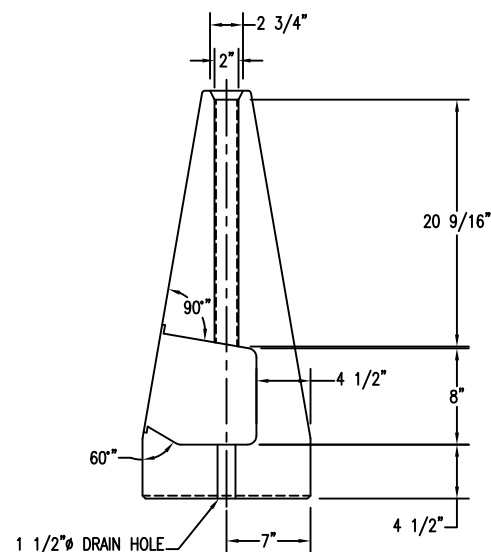

1 TOP VIEW OF SNUFFER

2 BACK VIEW OF SNUFFER

4 SIDE SECTION VIEW

5 FRONT VIEW OF SNUFFER

3 BOTTOM VIEW OF SNUFFER

PROPRIETARY AND CONFIDENTIAL
 THE INFORMATION CONTAINED IN THIS DRAWING IS THE SOLE PROPERTY OF Park Warehouse, LLC. 5301 North Federal Highway, Suite 140, Boca Raton, FL. ANY REPRODUCTION IN PART OR AS A WHOLE WITHOUT THE WRITTEN PERMISSION OF Park Warehouse, LLC. 5301 North Federal Highway, Suite 140, Boca Raton, FL. IS PROHIBITED.