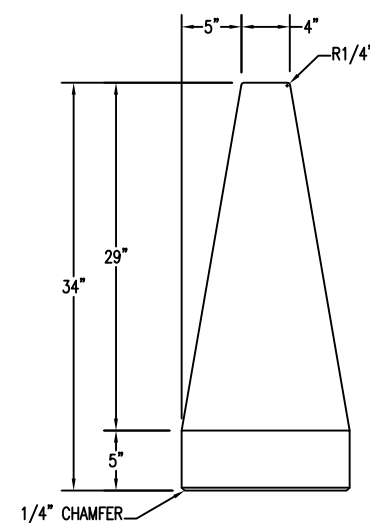

1 TOP VIEW OF SNUFFER

2 BACK VIEW OF SNUFFER

4 SIDE SECTION VIEW

5 FRONT VIEW OF SNUFFER

3 BOTTOM VIEW OF SNUFFER

PROPRIETARY AND CONFIDENTIAL
 THE INFORMATION CONTAINED IN THIS DRAWING IS THE SOLE PROPERTY OF Park Warehouse, LLC. 5301 North Federal Highway, Suite 140, Boca Raton, FL. ANY REPRODUCTION IN PART OR AS A WHOLE WITHOUT THE WRITTEN PERMISSION OF Park Warehouse, LLC. 5301 North Federal Highway, Suite 140, Boca Raton, FL. IS PROHIBITED.