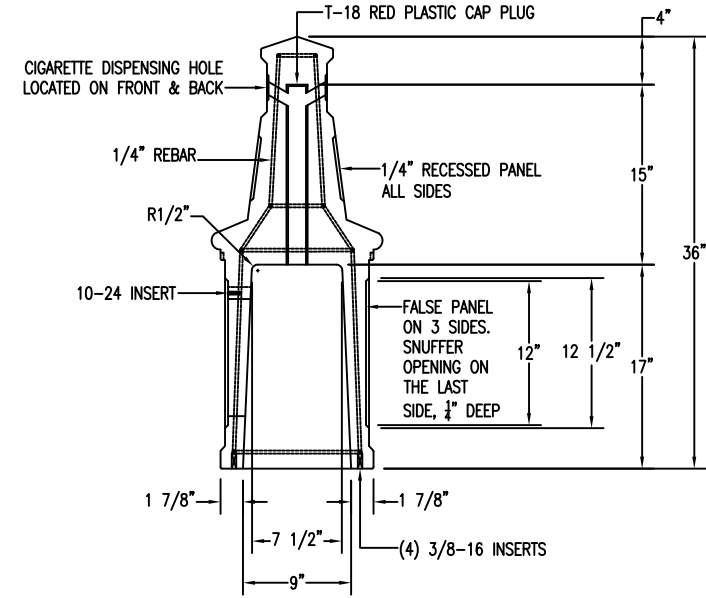

1 FRONT ELEVATION VIEW
Scale: 1 1/2" = 1'-0"

3 SECTION SIDE VIEW
Scale: 1 1/2" = 1'-0"

2 BOTTOM VIEW OF SNUFFER
Scale: 1 1/2" = 1'-0"

PROPRIETARY AND CONFIDENTIAL
 THE INFORMATION CONTAINED IN THIS DRAWING IS THE SOLE PROPERTY OF Park Warehouse, LLC. 5301 North Federal Highway, Suite 140, Boca Raton, FL. ANY REPRODUCTION IN PART OR AS A WHOLE WITHOUT THE WRITTEN PERMISSION OF Park Warehouse, LLC. 5301 North Federal Highway, Suite 140, Boca Raton, FL. IS PROHIBITED.