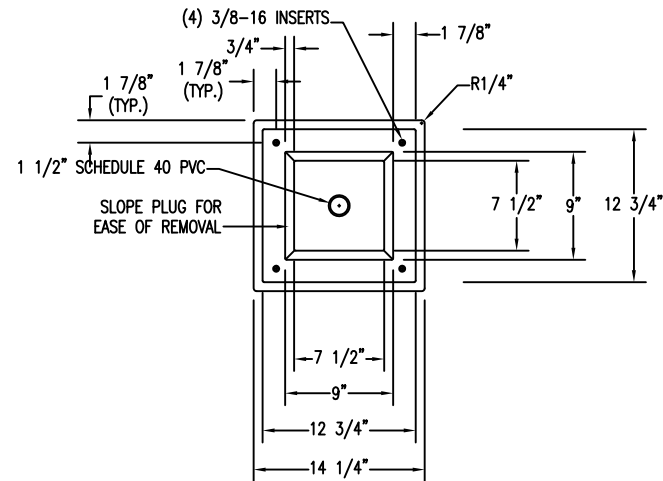

1 FRONT ELEVATION VIEW
Scale: 1 1/2" = 1'-0"

3 SECTION SIDE VIEW
Scale: 1 1/2" = 1'-0"

2 BOTTOM VIEW OF SNUFFER
Scale: 1 1/2" = 1'-0"

PROPRIETARY AND CONFIDENTIAL
 THE INFORMATION CONTAINED IN THIS DRAWING IS THE SOLE PROPERTY OF Park Warehouse, LLC. 5301 North Federal Highway, Suite 140, Boca Raton, FL. ANY REPRODUCTION IN PART OR AS A WHOLE WITHOUT THE WRITTEN PERMISSION OF Park Warehouse, LLC. 5301 North Federal Highway, Suite 140, Boca Raton, FL. IS PROHIBITED.