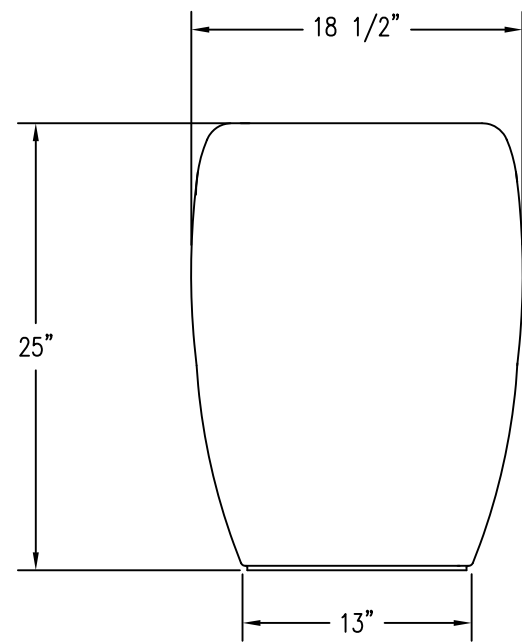

TOP VIEW

SIDE VIEW

BOTTOM VIEW

SIDE VIEW OF SNUFFER NO BAND

PROPRIETARY AND CONFIDENTIAL
 THE INFORMATION CONTAINED IN THIS DRAWING IS THE SOLE PROPERTY OF Park Warehouse, LLC. 5301 North Federal Highway, Suite 140, Boca Raton, FL. ANY REPRODUCTION IN PART OR AS A WHOLE WITHOUT THE WRITTEN PERMISSION OF Park Warehouse, LLC. 5301 North Federal Highway, Suite 140, Boca Raton, FL. IS PROHIBITED.