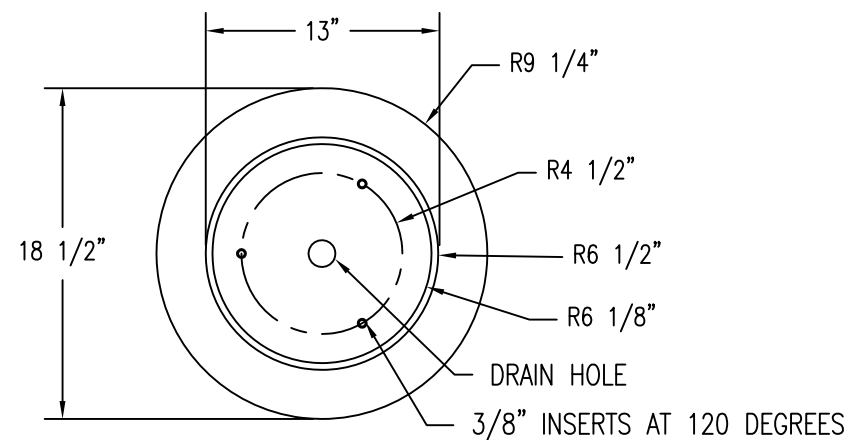

TOP VIEW

SIDE VIEW

BOTTOM VIEW

SIDE VIEW OF SNUFFER NO BAND

PROPRIETARY AND CONFIDENTIAL
 THE INFORMATION CONTAINED IN THIS DRAWING IS THE SOLE PROPERTY OF Park Warehouse, LLC. 5301 North Federal Highway, Suite 140, Boca Raton, FL. ANY REPRODUCTION IN PART OR AS A WHOLE WITHOUT THE WRITTEN PERMISSION OF Park Warehouse, LLC. 5301 North Federal Highway, Suite 140, Boca Raton, FL. IS PROHIBITED.