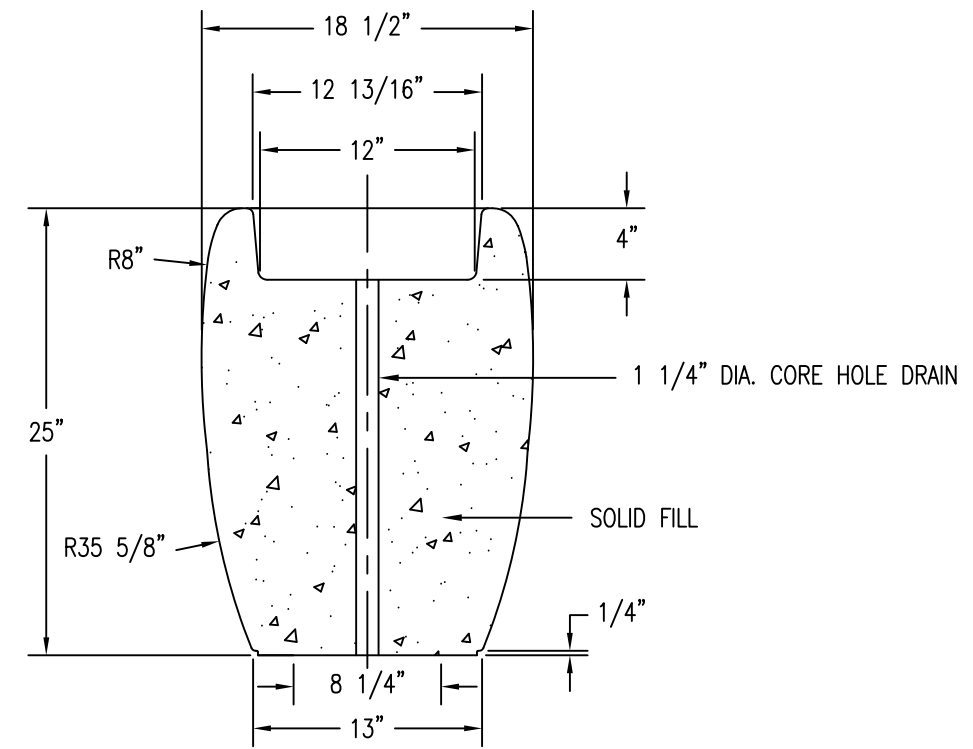

TOP VIEW

SIDE VIEW

BOTTOM VIEW

SIDE VIEW OF SNUFFER NO BAND

PROPRIETARY AND CONFIDENTIAL
 THE INFORMATION CONTAINED IN THIS DRAWING IS THE SOLE PROPERTY OF Park Warehouse, LLC. 5301 North Federal Highway, Suite 140, Boca Raton, FL. ANY REPRODUCTION IN PART OR AS A WHOLE WITHOUT THE WRITTEN PERMISSION OF Park Warehouse, LLC. 5301 North Federal Highway, Suite 140, Boca Raton, FL. IS PROHIBITED.