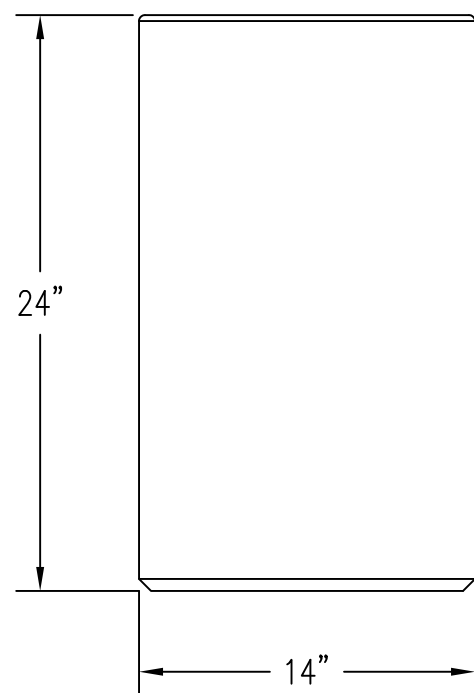

1 TOP VIEW OF SNUFFER

4 SIDE SECTION VIEW

2 FRONT VIEW OF SNUFFER

3 BOTTOM VIEW OF SNUFFER

PROPRIETARY AND CONFIDENTIAL
 THE INFORMATION CONTAINED IN THIS DRAWING IS THE SOLE PROPERTY OF Park Warehouse, LLC. 5301 North Federal Highway, Suite 140, Boca Raton, FL. ANY REPRODUCTION IN PART OR AS A WHOLE WITHOUT THE WRITTEN PERMISSION OF Park Warehouse, LLC. 5301 North Federal Highway, Suite 140, Boca Raton, FL. IS PROHIBITED.