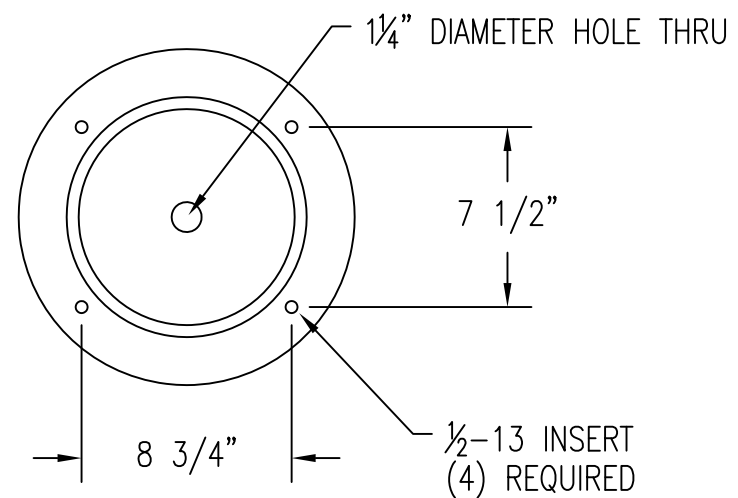

1 TOP VIEW OF SNUFFER

4 SIDE SECTION VIEW

2 FRONT VIEW OF SNUFFER

3 BOTTOM VIEW OF SNUFFER

PROPRIETARY AND CONFIDENTIAL
 THE INFORMATION CONTAINED IN THIS DRAWING IS THE SOLE PROPERTY OF Park Warehouse, LLC. 5301 North Federal Highway, Suite 140, Boca Raton, FL. ANY REPRODUCTION IN PART OR AS A WHOLE WITHOUT THE WRITTEN PERMISSION OF Park Warehouse, LLC. 5301 North Federal Highway, Suite 140, Boca Raton, FL. IS PROHIBITED.