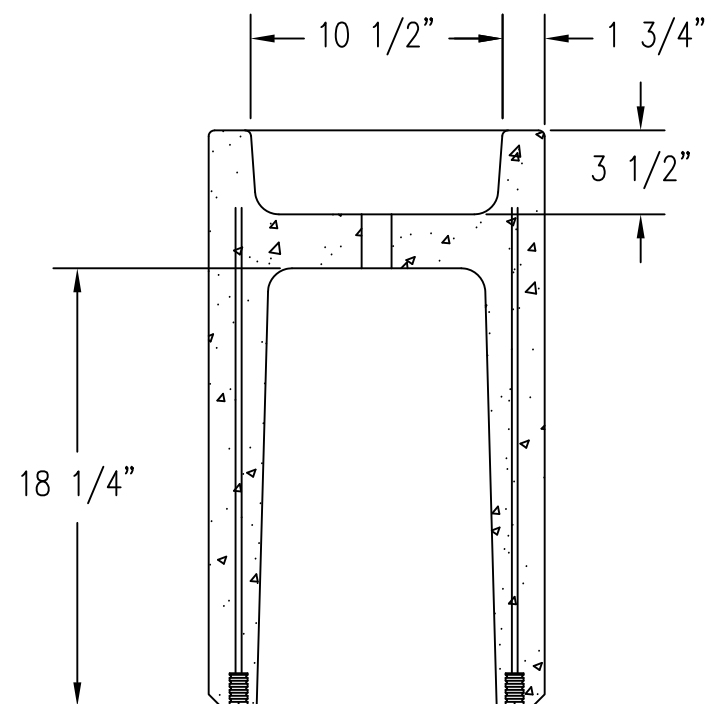

1 TOP VIEW OF SNUFFER

4 SIDE SECTION VIEW

2 FRONT VIEW OF SNUFFER

3 BOTTOM VIEW OF SNUFFER

PROPRIETARY AND CONFIDENTIAL
 THE INFORMATION CONTAINED IN THIS DRAWING IS THE SOLE PROPERTY OF Park Warehouse, LLC. 5301 North Federal Highway, Suite 140, Boca Raton, FL. ANY REPRODUCTION IN PART OR AS A WHOLE WITHOUT THE WRITTEN PERMISSION OF Park Warehouse, LLC. 5301 North Federal Highway, Suite 140, Boca Raton, FL. IS PROHIBITED.