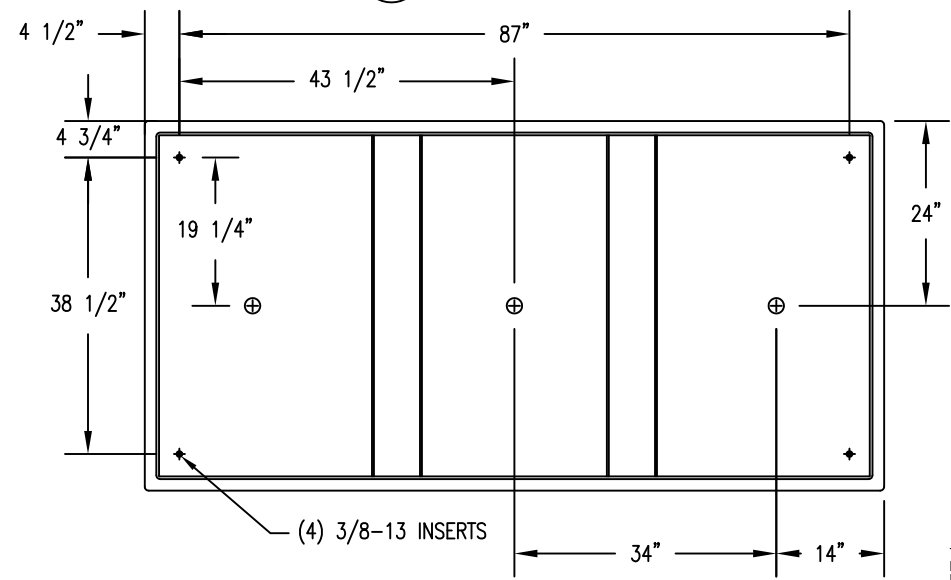

4 CROSS SECTION

3 BOTTOM VIEW