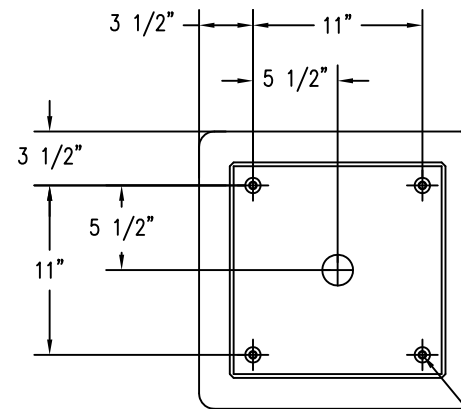

3 BOTTOM VIEW

1/2-13 S/S INSERT
(4) REQ'D