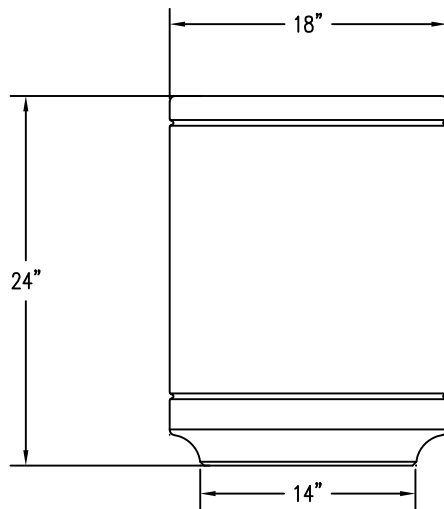

1 TOP VIEW

2 ELEVATION VIEW