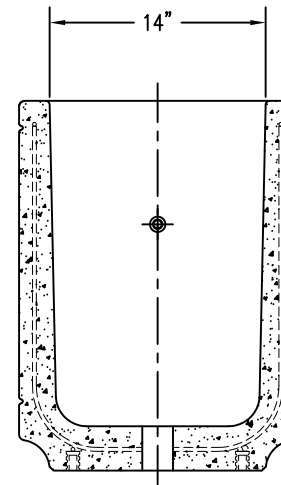

4 CROSS SECTION