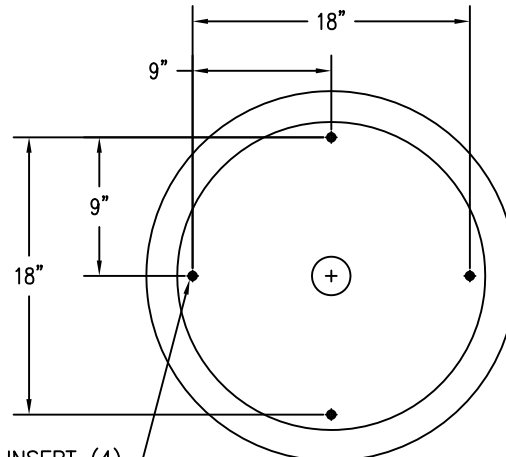

1 TOP VIEW

2 ELEVATION VIEW

4 CROSS SECTION

3 BOTTOM VIEW

**PROPRIETARY AND CONFIDENTIAL**  
THE INFORMATION CONTAINED IN THIS DRAWING IS THE SOLE PROPERTY OF Park Warehouse, LLC. 5301 North Federal Highway, Suite 140, Boca Raton, FL. ANY REPRODUCTION IN PART OR AS A WHOLE WITHOUT THE WRITTEN PERMISSION OF Park Warehouse, LLC. 5301 North Federal Highway, Suite 140, Boca Raton, FL. IS PROHIBITED.