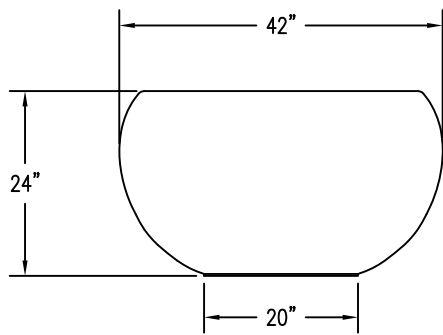

2 ELEVATION VIEW