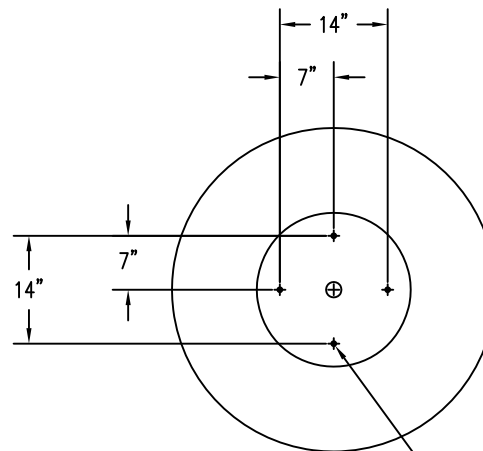

4 CROSS SECTION

3 BOTTOM VIEW

(4) 1/2"-13 UNC S/S INSERTS