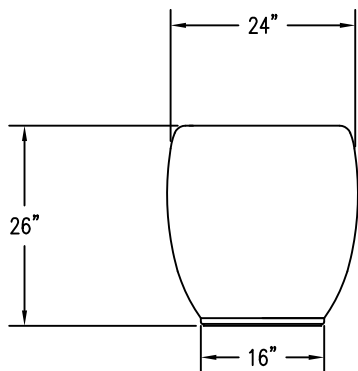

1 TOP VIEW

4 CROSS SECTION

2 ELEVATION VIEW

3 BOTTOM VIEW

**PROPRIETARY AND CONFIDENTIAL**  
THE INFORMATION CONTAINED IN THIS DRAWING IS THE SOLE PROPERTY OF Park Warehouse, LLC. 5301 North Federal Highway, Suite 140, Boca Raton, FL. ANY REPRODUCTION IN PART OR AS A WHOLE WITHOUT THE WRITTEN PERMISSION OF Park Warehouse, LLC. 5301 North Federal Highway, Suite 140, Boca Raton, FL. IS PROHIBITED.