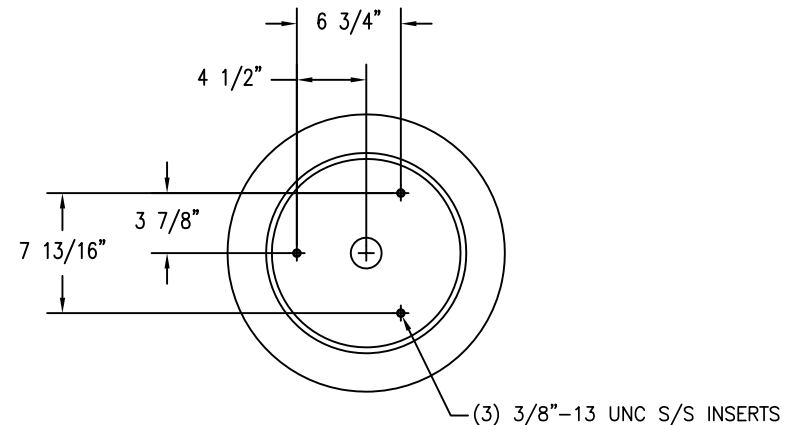

1 TOP VIEW

4 CROSS SECTION

2 ELEVATION VIEW

3 BOTTOM VIEW

PROPRIETARY AND CONFIDENTIAL
 THE INFORMATION CONTAINED IN THIS DRAWING IS THE SOLE PROPERTY OF Park Warehouse, LLC, 5301 North Federal Highway, Suite 140, Boca Raton, FL. ANY REPRODUCTION IN PART OR AS A WHOLE WITHOUT THE WRITTEN PERMISSION OF Park Warehouse, LLC, 5301 North Federal Highway, Suite 140, Boca Raton, FL. IS PROHIBITED.