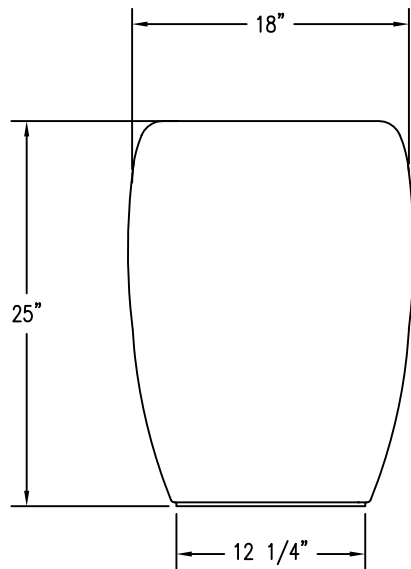

1 TOP VIEW

4 CROSS SECTION

2 ELEVATION VIEW

3 BOTTOM VIEW

PROPRIETARY AND CONFIDENTIAL
 THE INFORMATION CONTAINED IN THIS DRAWING IS THE SOLE PROPERTY OF Park Warehouse, LLC, 5301 North Federal Highway, Suite 140, Boca Raton, FL. ANY REPRODUCTION IN PART OR AS A WHOLE WITHOUT THE WRITTEN PERMISSION OF Park Warehouse, LLC, 5301 North Federal Highway, Suite 140, Boca Raton, FL. IS PROHIBITED.