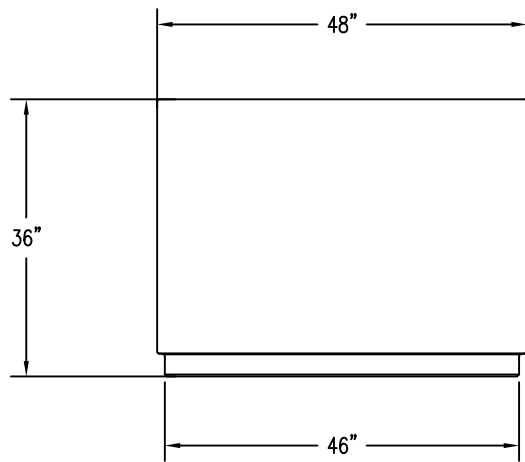

1 TOP VIEW

4 CROSS SECTION

2 ELEVATION VIEW

3 BOTTOM VIEW

PROPRIETARY AND CONFIDENTIAL
THE INFORMATION CONTAINED IN THIS
DRAWING IS THE SOLE PROPERTY OF
Park Warehouse, LLC. 5301 North
Federal Highway, Suite 140, Boca Raton,
FL. ANY REPRODUCTION IN PART OR
AS A WHOLE WITHOUT THE WRITTEN
PERMISSION OF Park Warehouse, LLC.
5301 North Federal Highway, Suite 140,
Boca Raton, FL. IS PROHIBITED.