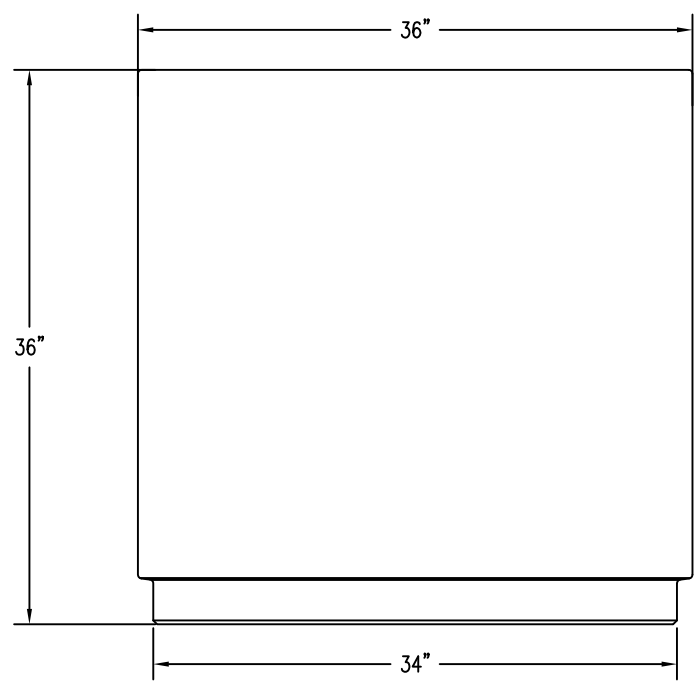

2 ELEVATION VIEW