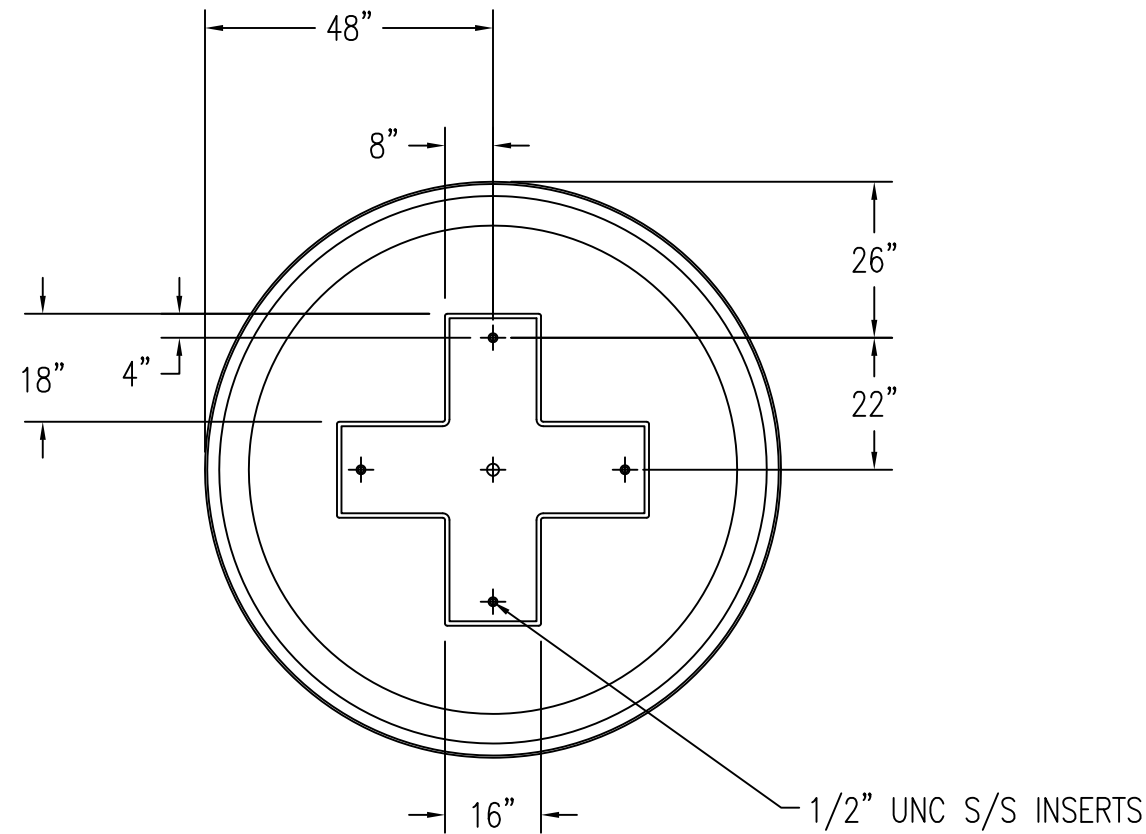

1 TOP VIEW

4 CROSS SECTION

2 ELEVATION VIEW

3 BOTTOM VIEW

**PROPRIETARY AND CONFIDENTIAL**  
THE INFORMATION CONTAINED IN THIS DRAWING IS THE SOLE PROPERTY OF Park Warehouse, LLC. 5301 North Federal Highway, Suite 140, Boca Raton, FL. ANY REPRODUCTION IN PART OR AS A WHOLE WITHOUT THE WRITTEN PERMISSION OF Park Warehouse, LLC. 5301 North Federal Highway, Suite 140, Boca Raton, FL. IS PROHIBITED.