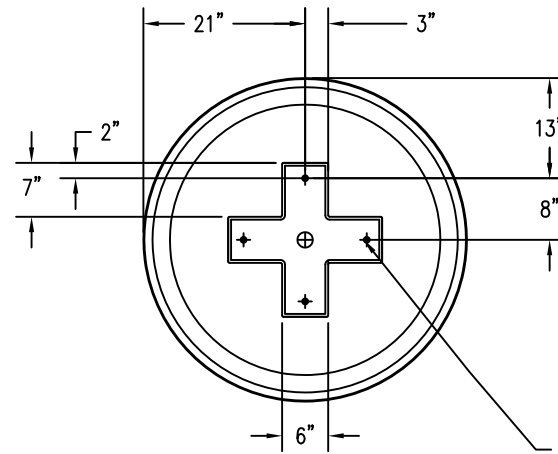

(4) 1/2"-13 UNC S/S INSERTS

3 BOTTOM VIEW