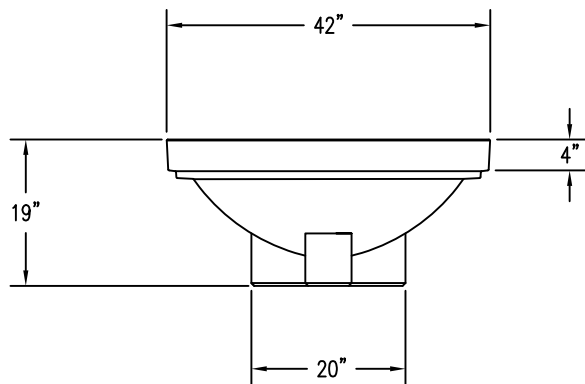

2 ELEVATION VIEW