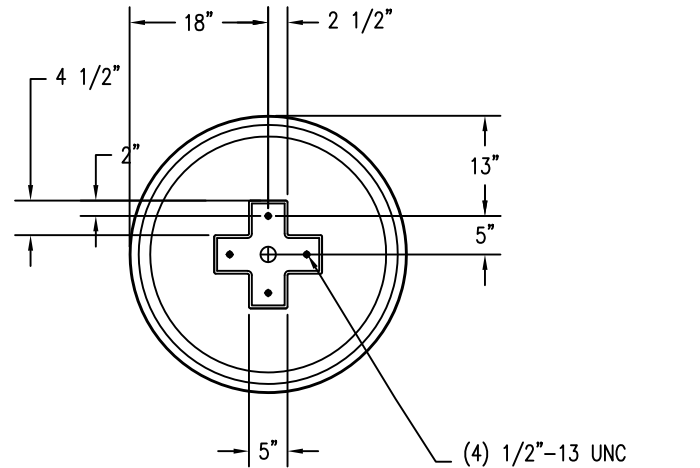

1 TOP VIEW

4 CROSS SECTION

2 ELEVATION VIEW

3 BOTTOM VIEW

PROPRIETARY AND CONFIDENTIAL  
THE INFORMATION CONTAINED IN THIS DRAWING IS THE SOLE PROPERTY OF Park Warehouse, LLC, 5301 North Federal Highway, Suite 140, Boca Raton, FL. ANY REPRODUCTION IN PART OR AS A WHOLE WITHOUT THE WRITTEN PERMISSION OF Park Warehouse, LLC, 5301 North Federal Highway, Suite 140, Boca Raton, FL IS PROHIBITED.