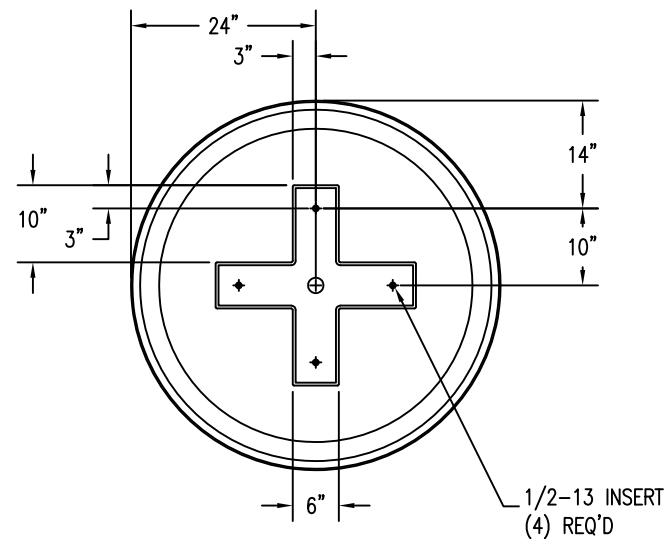

4 CROSS SECTION

3 BOTTOM VIEW

1/2-13 INSERT
(4) REQ'D