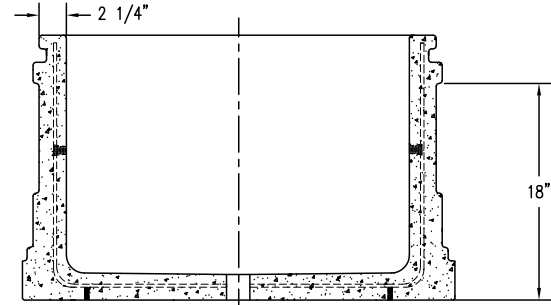

1 TOP VIEW

2 ELEVATION VIEW

4 CROSS SECTION

(4) 3/8" UNC S/S INSERTS TO HOLD RE-BAR IN PLACE

3 BOTTOM VIEW

PROPRIETARY AND CONFIDENTIAL
THE INFORMATION CONTAINED IN THIS DRAWING IS THE SOLE PROPERTY OF Park Warehouse, LLC. 5301 North Federal Highway, Suite 140, Boca Raton, FL. ANY REPRODUCTION IN PART OR AS A WHOLE WITHOUT THE WRITTEN PERMISSION OF Park Warehouse, LLC. 5301 North Federal Highway, Suite 140, Boca Raton, FL. IS PROHIBITED.