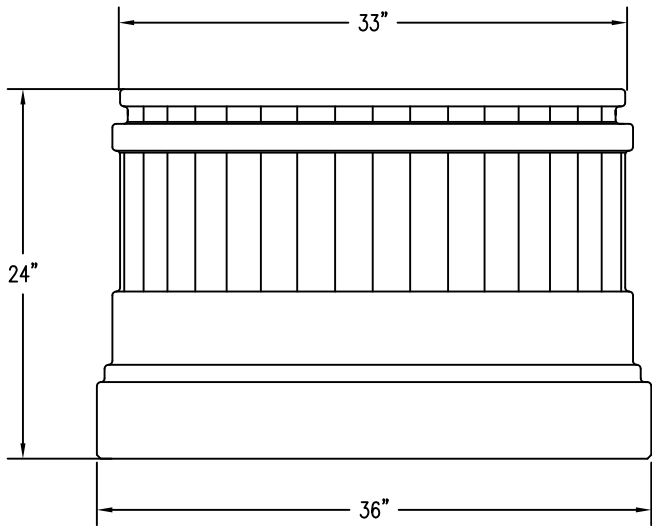

1 TOP VIEW

2 ELEVATION VIEW

4 CROSS SECTION

(4) 3/8" UNC S/S INSERTS TO HOLD RE-BAR IN PLACE

3 BOTTOM VIEW

PROPRIETARY AND CONFIDENTIAL
THE INFORMATION CONTAINED IN THIS DRAWING IS THE SOLE PROPERTY OF Park Warehouse, LLC. 5301 North Federal Highway, Suite 140, Boca Raton, FL. ANY REPRODUCTION IN PART OR AS A WHOLE WITHOUT THE WRITTEN PERMISSION OF Park Warehouse, LLC. 5301 North Federal Highway, Suite 140, Boca Raton, FL. IS PROHIBITED.