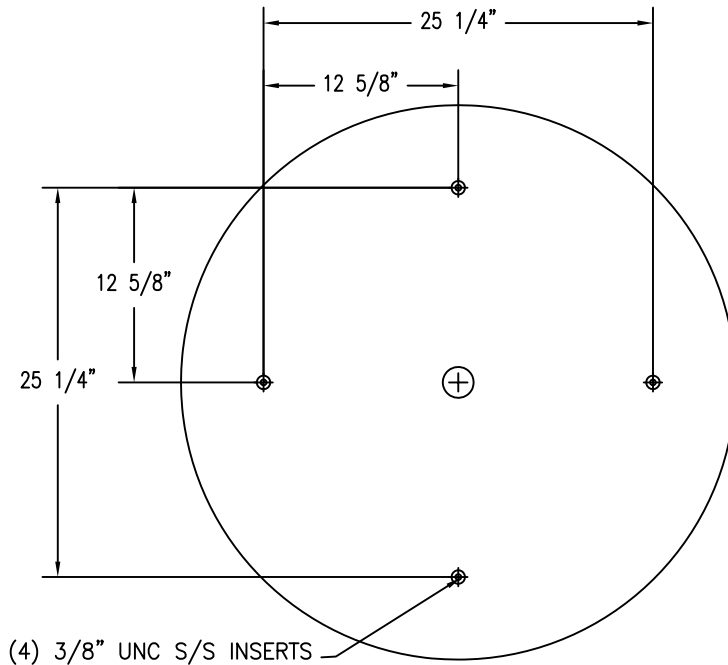

1 TOP VIEW

2 ELEVATION VIEW

4 CROSS SECTION

(4) 3/8" UNC S/S INSERTS TO HOLD RE-BAR IN PLACE

3 BOTTOM VIEW

PROPRIETARY AND CONFIDENTIAL
THE INFORMATION CONTAINED IN THIS DRAWING IS THE SOLE PROPERTY OF Park Warehouse, LLC. 5301 North Federal Highway, Suite 140, Boca Raton, FL. ANY REPRODUCTION IN PART OR AS A WHOLE WITHOUT THE WRITTEN PERMISSION OF Park Warehouse, LLC. 5301 North Federal Highway, Suite 140, Boca Raton, FL. IS PROHIBITED.