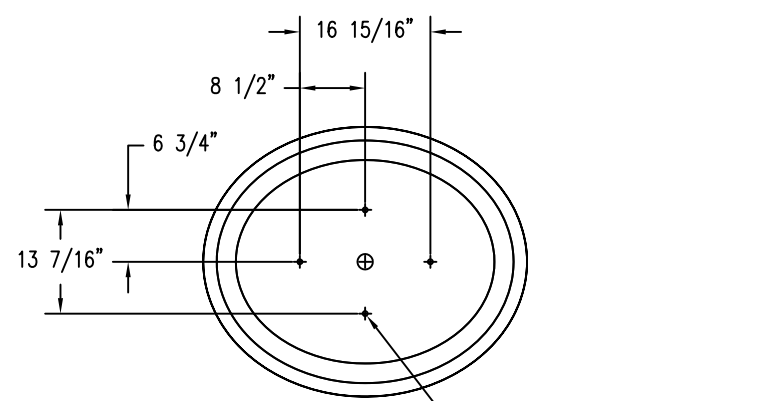

1 TOP VIEW

4 CROSS SECTION

2 ELEVATION VIEW

3 BOTTOM VIEW

**PROPRIETARY AND CONFIDENTIAL**  
 THE INFORMATION CONTAINED IN THIS DRAWING IS THE SOLE PROPERTY OF Park Warehouse, LLC. 5301 North Federal Highway, Suite 140, Boca Raton, FL. ANY REPRODUCTION IN PART OR AS A WHOLE WITHOUT THE WRITTEN PERMISSION OF Park Warehouse, LLC. 5301 North Federal Highway, Suite 140, Boca Raton, FL. IS PROHIBITED.