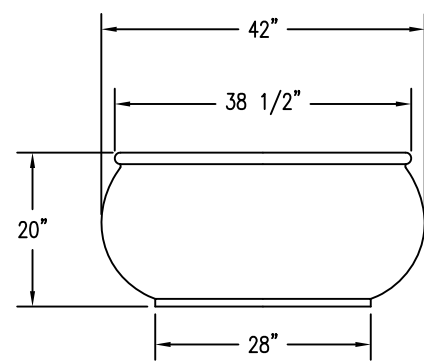

1 TOP VIEW

4 CROSS SECTION

2 ELEVATION VIEW

3 BOTTOM VIEW

**PROPRIETARY AND CONFIDENTIAL**  
 THE INFORMATION CONTAINED IN THIS DRAWING IS THE SOLE PROPERTY OF Park Warehouse, LLC. 5301 North Federal Highway, Suite 140, Boca Raton, FL. ANY REPRODUCTION IN PART OR AS A WHOLE WITHOUT THE WRITTEN PERMISSION OF Park Warehouse, LLC. 5301 North Federal Highway, Suite 140, Boca Raton, FL. IS PROHIBITED.