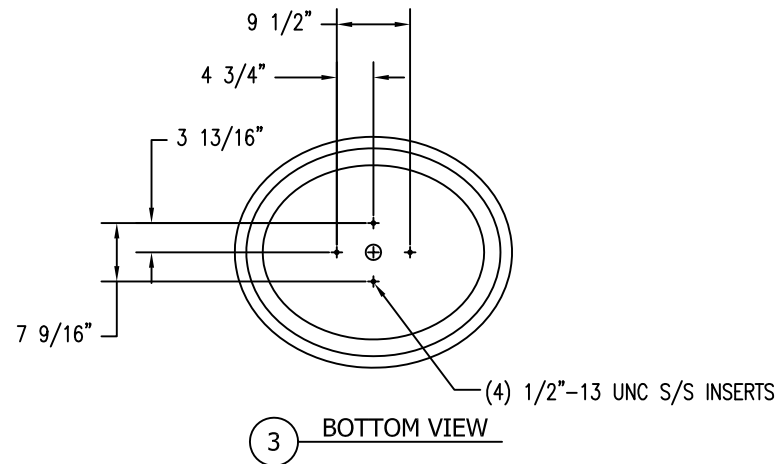

1 TOP VIEW

2 ELEVATION VIEW

**PROPRIETARY AND CONFIDENTIAL**  
 THE INFORMATION CONTAINED IN THIS DRAWING IS THE SOLE PROPERTY OF Park Warehouse, LLC. 5301 North Federal Highway, Suite 140, Boca Raton, FL. ANY REPRODUCTION IN PART OR AS A WHOLE WITHOUT THE WRITTEN PERMISSION OF Park Warehouse, LLC. 5301 North Federal Highway, Suite 140, Boca Raton, FL. IS PROHIBITED.