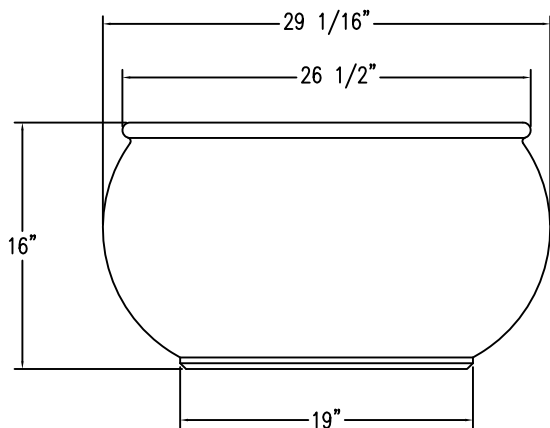

1 TOP VIEW

4 CROSS SECTION

2 ELEVATION VIEW

3 BOTTOM VIEW

PROPRIETARY AND CONFIDENTIAL
THE INFORMATION CONTAINED IN THIS
DRAWING IS THE SOLE PROPERTY OF
Park Warehouse, LLC, 5301 North
Federal Highway, Suite 140, Boca Raton,
FL. ANY REPRODUCTION IN PART OR
AS A WHOLE WITHOUT THE WRITTEN
PERMISSION OF Park Warehouse, LLC,
5301 North Federal Highway, Suite 140,
Boca Raton, FL. IS PROHIBITED.