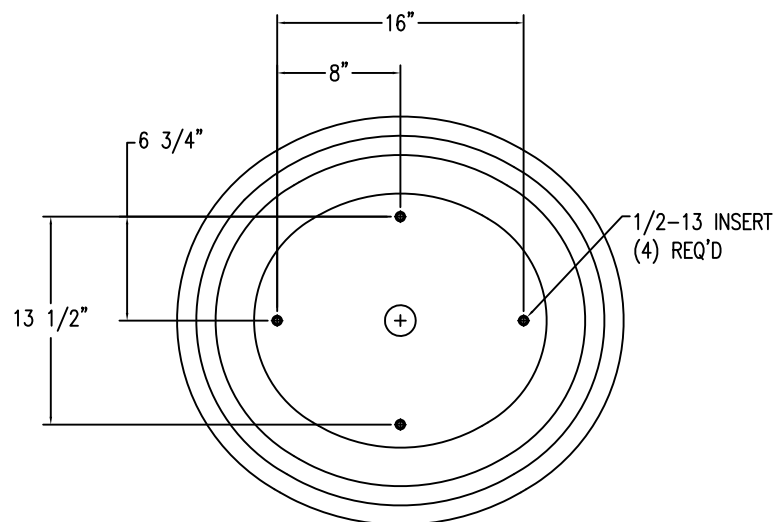

1 TOP VIEW

4 CROSS SECTION

2 ELEVATION VIEW

3 BOTTOM VIEW

PROPRIETARY AND CONFIDENTIAL
THE INFORMATION CONTAINED IN THIS
DRAWING IS THE SOLE PROPERTY OF
Park Warehouse, LLC, 5301 North
Federal Highway, Suite 140, Boca Raton,
FL. ANY REPRODUCTION IN PART OR
AS A WHOLE WITHOUT THE WRITTEN
PERMISSION OF Park Warehouse, LLC,
5301 North Federal Highway, Suite 140,
Boca Raton, FL. IS PROHIBITED.